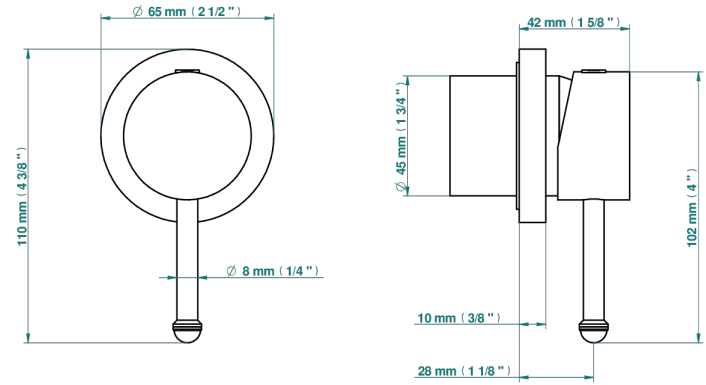

MOSSI CLEAR CRYSTAL

A2N-6540RB

Trim only for wall mixer on rosette