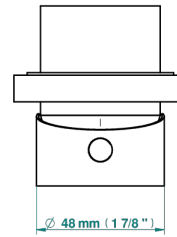

MOSSI CLEAR CRYSTAL

A2N-6540RB

Trim only for wall mixer on rosette

Compatible with