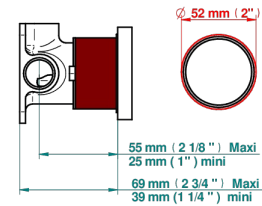

Tube

70692

11/06/2019

CHARACTERISTIC

- Mossi Clear crystal
- Trim only for wall mixer on rosette

RELATED SKU'S

- Ref. G00-6540A/US Built-in part for wall mounted flush fit shower mixer 2 inlets 1/2" -1 outlet 1/2" -US model

AVAILABLE FINITIONS

Black ceram - D30

Blush PVD - H62

Brass color PVD - H49

Brown bronze color PVD - F33

Chrome polished - A02

Chrome polished / gold polished -

G02

Copper antique matt, coated - H07

Gold color PVD - H52

Gold mat - F07

Gold polished - F01

Graphite PVD - H64

Light coated bronze - D01

Matt Umber PVD - H67

Matt blush PVD - H60

Matt brass color PVD - H50

Matt brown bronze color PVD - F34

Matt chrome (American satin) - C02

Matt gold color PVD - H53

Matt graphite PVD - H65

Matt nickel (American satin) - C01

Matt nickel color PVD - H56

Nickel antique / Sovereign - H28

Nickel color PVD - H55

Nickel polished - B01

Soft gold - F30

Soft matt gold - F31

Umber PVD - H66