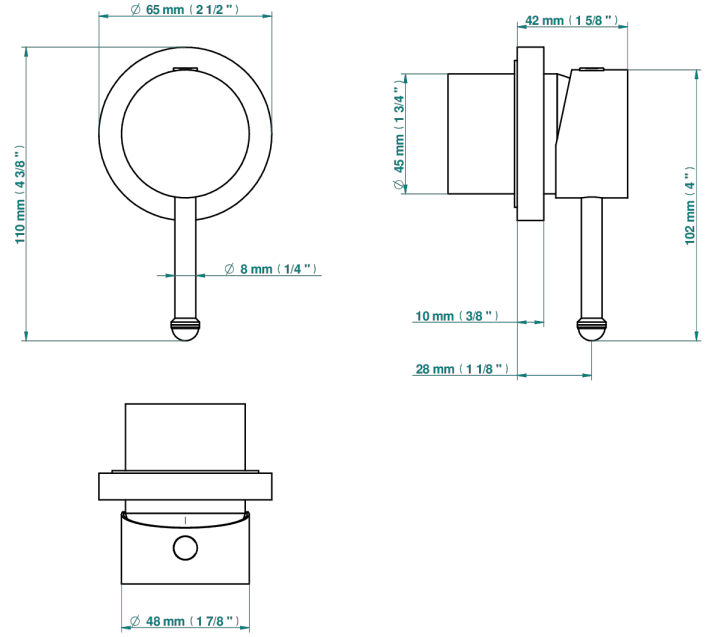

MOSSI CRISTAL NEGRO

A2N-6540RB

Trim only for wall mixer on rosette

Compatible with