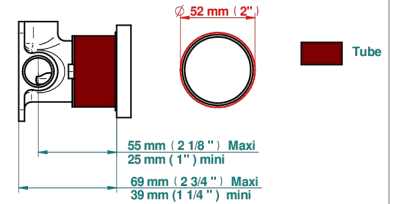

70692

11/06/2019

CARACTERÍSTICAS

- Mossi cristal negro
- Trim only for wall mixer on rosette

PRODUCTOS RELACIONADOS

- Ref. G00-6540A Rough parts for wall mounted flush fit shower mixer 2 x 1/2" inlets 1 x 1/2" outlet

ACABADOS DISPONIBLES

Bronce claro - D01
Cerámica negra mate - D30
Cobre viejo mate - H07
Cromo - A02
Cromo / dorado - G02
Cromo mate - C02

Dorado - F01
Dorado mate - F07
Dorado pálido - F30
Dorado pálido mate (sin barniz) - F31
Níquel - B01
Níquel mate - C01

Níquel viejo - H28
Pvd blush - H62
Pvd blush mate - H60
Pvd color latón - H49
Pvd color latón mate - H50
Pvd color níquel - H55

Pvd color níquel mate - H56
Pvd color oro - H52
Pvd color oro mate - H53
Pvd grafito - H64
Pvd grafito mate - H65
Pvd marrón bronce - F33

Pvd marrón bronce mate - F34
Pvd umber - H66
Pvd umber mate - H67