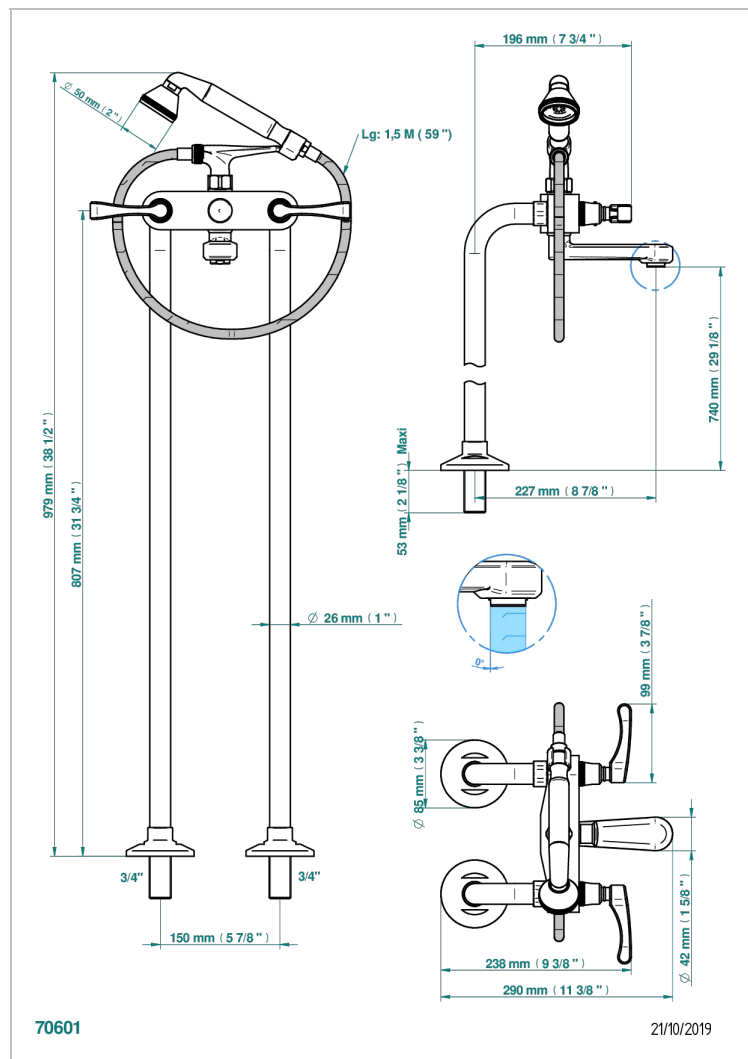

ART DECO WITH LEVER HANDLES

A55-13CS

Bath shower tub filler with floor risers

CHARACTERISTIC

- ACS : 21ACCLY034

STANDARDS

AVAILABLE FINITIONS

Black ceram - D30