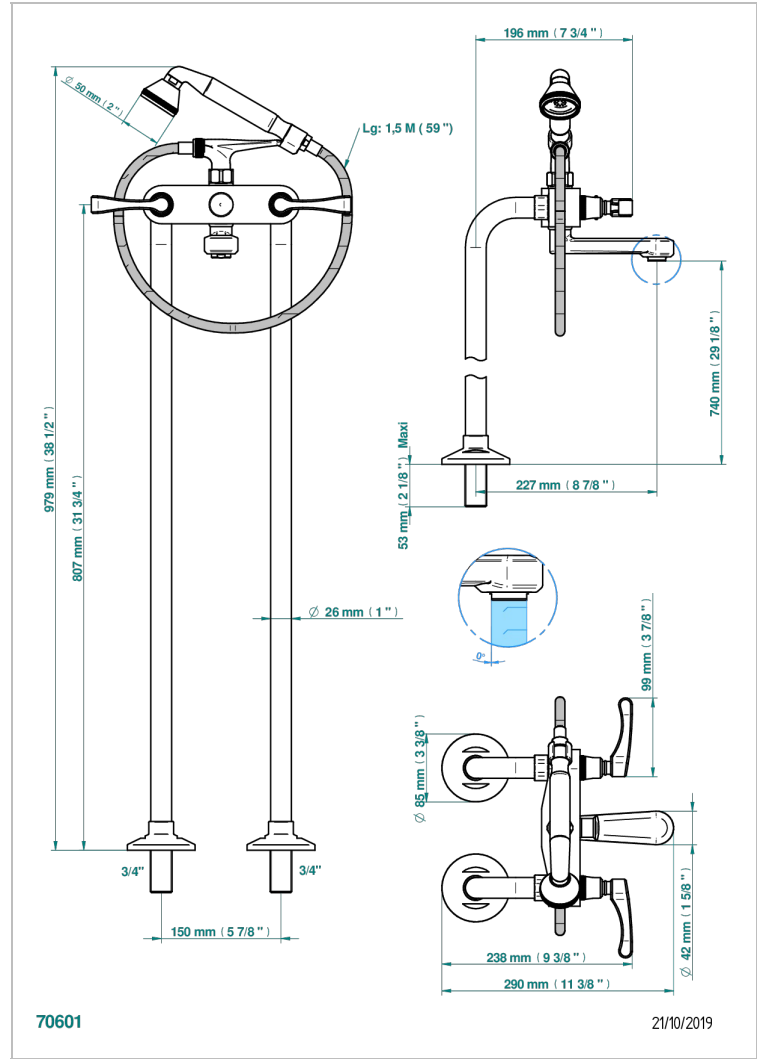

ART DECO WITH LEVER

A55-13CS

Free-standing bath/shower mixer with upright connections

THG[®]
PARIS

CHARACTERISTIC

- ACS : 21ACCLY034

STANDARDS

RELATED SKU'S

- Ref. G00-13800A Set of installation for tub filler

AVAILABLE FINITIONS

Antique nickel - H28
Black ceram - D30
Blush PVD - H62
Brass color PVD - H49
Brown bronze color PVD - F33
Gold color PVD - H52

Graphite PVD - H64
Lacquered light bronze - D01
Matt Umber PVD - H67
Matt blush PVD - H60
Matt brass color PVD - H50
Matt brown bronze color PVD - F34