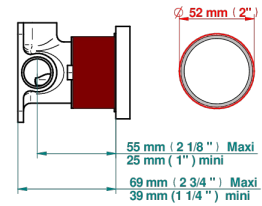

Tube

70593

17/06/2019

CHARACTERISTIC

- Anoa
- Trim only for wall mixer on rosette

RELATED SKU'S

- Ref. G00-6540A/US Built-in part for wall mounted flush fit shower mixer 2 inlets 1/2" -1 outlet 1/2" -US model

AVAILABLE FINITIONS

- Black ceram - D30
- Chrome polished - A02
- Chrome polished / gold polished - G02
- Gold mat - F07
- Gold polished - F01
- Matt chrome (American satin) - C02

- Matt nickel (American satin) - C01
- Nickel antique / Sovereign - H28
- Nickel polished - B01
- Soft gold - F30
- Soft matt gold - F31