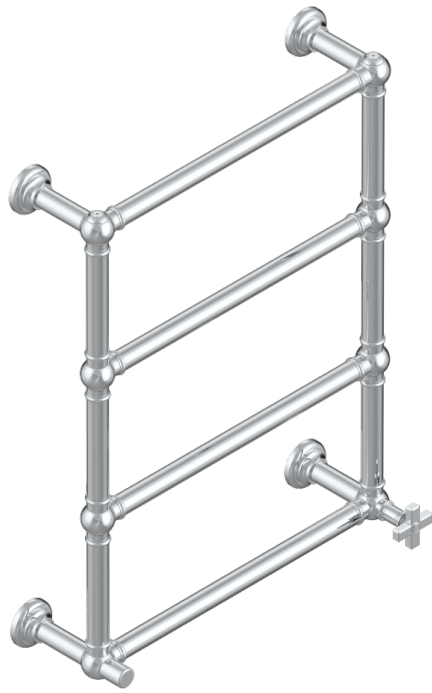

# WEST COAST WITH GUILLOCHE DECOR

U9C-TWT4H1

Traditional towel warmer, 4 rails, 625 mm x 825 mm, hydronic with 1 stylised handle

THG<sup>®</sup>  
PARIS

70573

20/05/2019

## CHARACTERISTIC

- Solid brass body seamless
- 1 x 1/2" normal head
- Connections F3/4"

## TECHNICAL SPECS

- Pression : 0,5 bars < P < 3 bars (recommandée)
- Pressure : 7.25 psi < P < 43.5 psi (advised)
- Température eau maximale conseillée : 60°C
- Maximum water temperature advised: 140°F
- Hauteur minimale au sol (maximum height from the ground) : 60 cm (24")
- Puissance / Power : 86W à Delta T 30