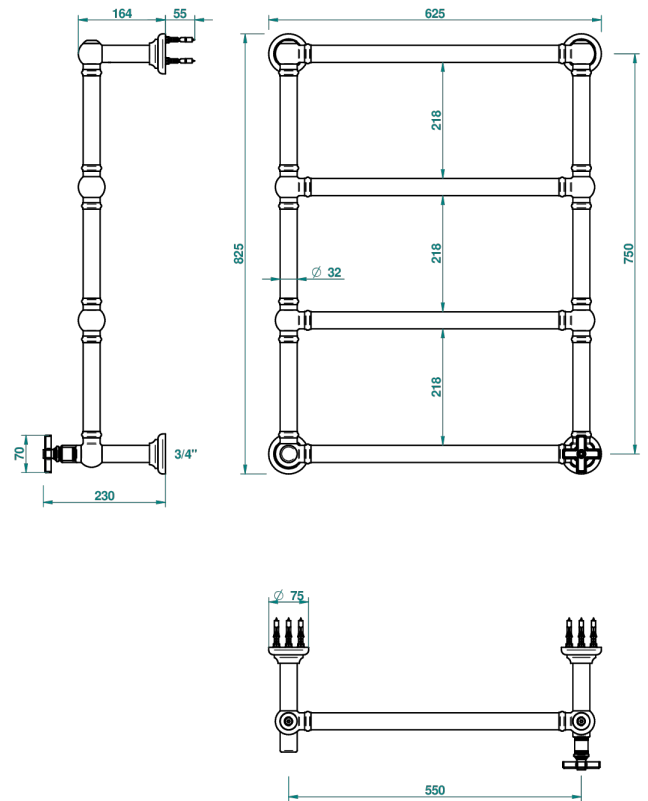

# WEST COAST WITH GUILLOCHE DECOR

U9C-TWT4H1

Traditional towel warmer, 4 rails, 625 mm x 825 mm, hydronic with 1 stylised handle

THG<sup>®</sup>  
PARIS

70573

20/05/2019

## CHARACTERISTIC

- Solid brass body seamless
- 1 x 1/2" normal head
- Connections F3/4"

## TECHNICAL SPECS

- Pression : 0,5 bars < P < 3 bars (recommandée)
- Pressure : 7.25 psi < P < 43.5 psi (advised)
- Température eau maximale conseillée : 60°C
- Maximum water temperature advised: 140°F
- Hauteur minimale au sol (maximum height from the ground) : 60 cm (24")
- Puissance / Power : 86W à Delta T 30