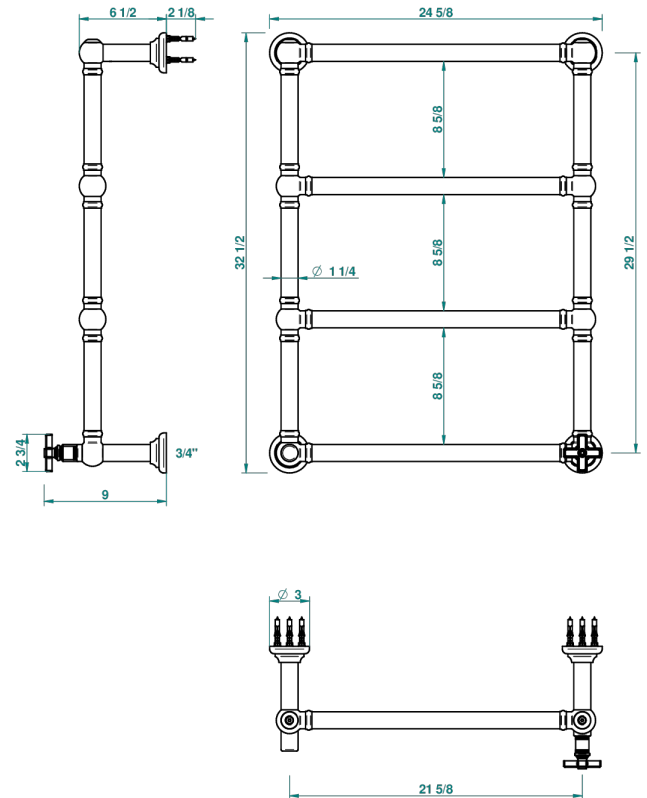

WEST COAST WITH GUILLOCHE DECOR

U9C-TWT4H1

Traditional towel warmer, 4 rails, 625 mm x 825 mm, hydronic with 1 stylised handle

70573

20/05/2019

CHARACTERISTIC

- Solid brass body seamless
- 1 x 1/2" normal head
- Connections F3/4"

TECHNICAL SPECS

- Pression : 0,5 bars < P < 3 bars (recommandée)
- Pressure : 7.25 psi < P < 43.5 psi (advised)
- Température eau maximale conseillée : 60°C
- Maximum water temperature advised: 140°F
- Hauteur minimale au sol (maximum height from the ground) : 60 cm (24")
- Puissance / Power : 86W à Delta T 30