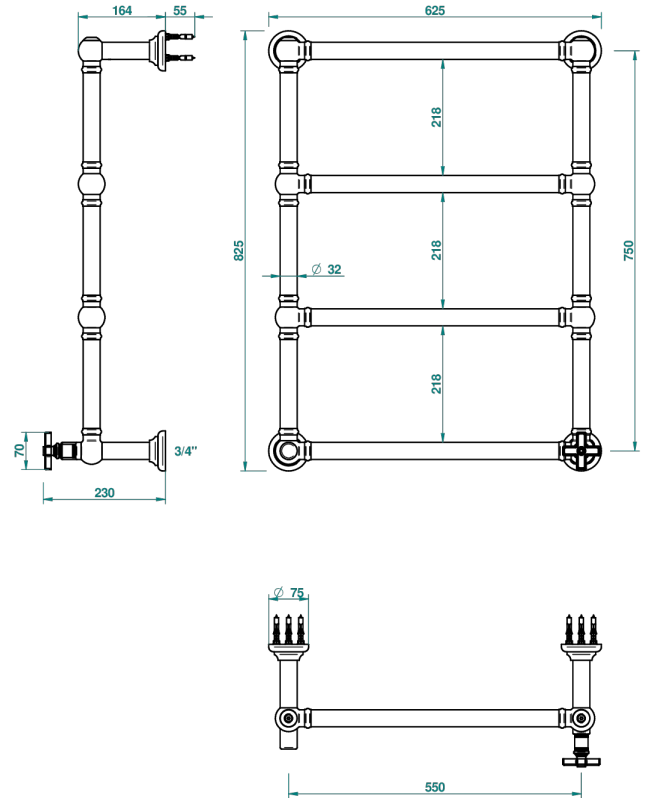

WEST COAST WITH GUILLOCHE DECOR

U9C-TWT4H1

Traditional towel warmer, 4 rails, 625 mm x 825 mm, hydronic with 1 stylised handle

THG[®]
PARIS

70573

20/05/2019

CHARACTERISTIC

- Solid brass body seamless
- 1 x 1/2" normal head
- Connections F3/4"

TECHNICAL SPECS

- Pression : 0,5 bars < P < 3 bars (recommandée)
- Pressure : 7.25 psi < P < 43.5 psi (advised)
- Température eau maximale conseillée : 60°C
- Maximum water temperature advised: 140°F
- Hauteur minimale au sol (maximum height from the ground) : 60 cm (24")
- Puissance / Power : 86W à Delta T 30