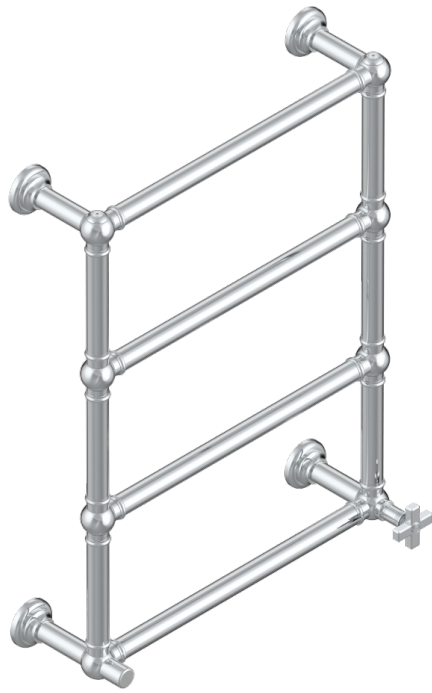

WEST COAST WITH GUILLOCHE DECOR

U9C-TWT4H1

Traditional towel warmer, 4 rails, 625 mm x 825 mm, hydronic with 1 stylised handle

THG[®]
PARIS

70573

20/05/2019

CHARACTERISTIC

- Solid brass body seamless
- 1 x 1/2" normal head
- Connections F3/4"

TECHNICAL SPECS

- Pression : 0,5 bars < P < 3 bars (recommandée)
- Pressure : 7.25 psi < P < 43.5 psi (advised)
- Température eau maximale conseillée : 60°C
- Maximum water temperature advised: 140°F
- Hauteur minimale au sol (maximum height from the ground) : 60 cm (24")
- Puissance / Power : 86W à Delta T 30