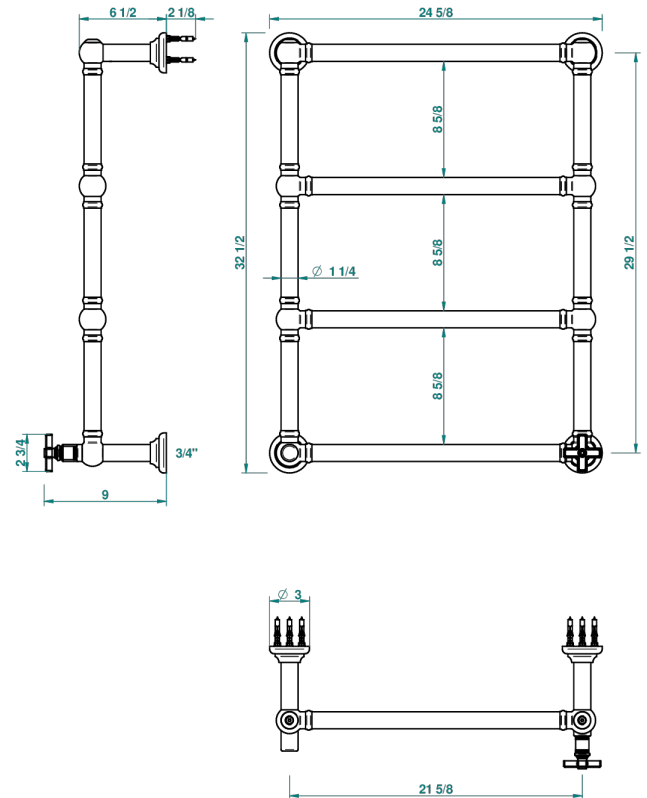

# WEST COAST WITH GUILLOCHE DECOR

U9C-TWT4H1

Traditional towel warmer, 4 rails, 625 mm x 825 mm, hydronic with 1 stylised handle

70573

20/05/2019

## CHARACTERISTIC

- Solid brass body seamless
- 1 x 1/2" normal head
- Connections F3/4"

## TECHNICAL SPECS

- Pression : 0,5 bars < P < 3 bars (recommandée)
- Pressure : 7.25 psi < P < 43.5 psi (advised)
- Température eau maximale conseillée : 60°C
- Maximum water temperature advised: 140°F
- Hauteur minimale au sol (maximum height from the ground) : 60 cm (24")
- Puissance / Power : 86W à Delta T 30