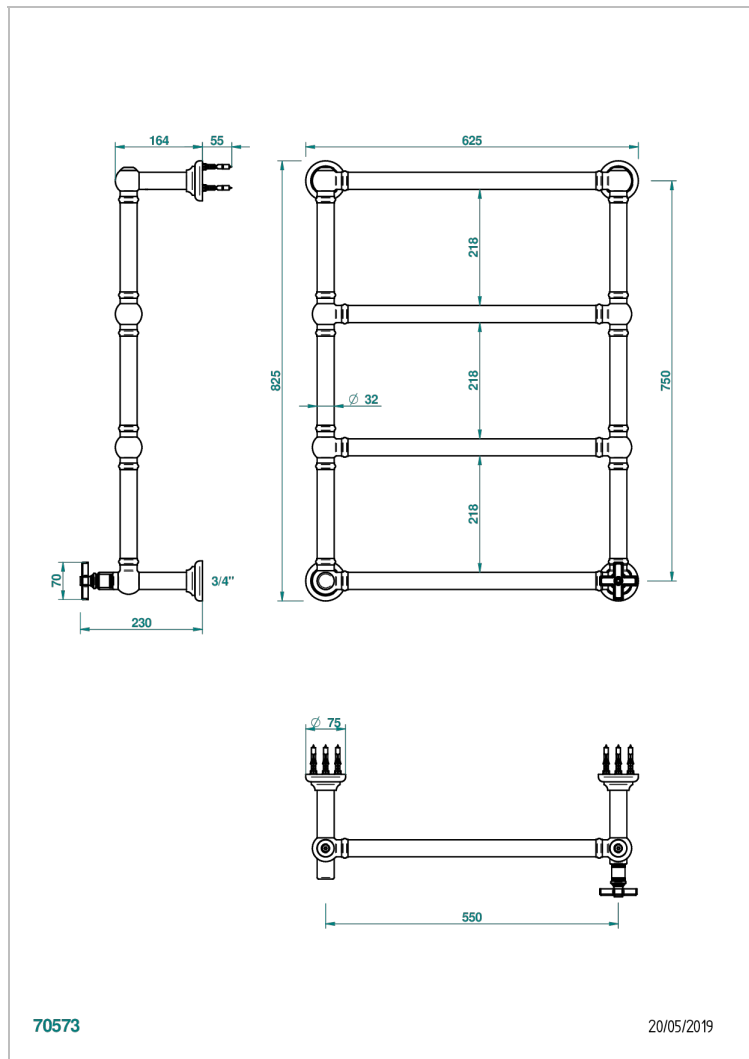

WEST COAST WITH GUILLOCHE DECOR

U9C-TWT4H1

Traditional towel warmer, 4 rails, 625 mm x 825 mm, hydronic with 1 stylised handle

THG[®]
PARIS

CHARACTERISTIC

- Solid brass body seamless
- 1 x 1/2" normal head
- Connections F3/4"

TECHNICAL SPECS

- Pression : 0,5 bars < P < 3 bars (recommandée)
- Pressure : 7.25 psi < P < 43.5 psi (advised)
- Température eau maximale conseillée : 60°C
- Maximum water temperature advised: 140°F
- Hauteur minimale au sol (maximum height from the ground) : 60 cm (24")
- Puissance / Power : 86W à Delta T 30