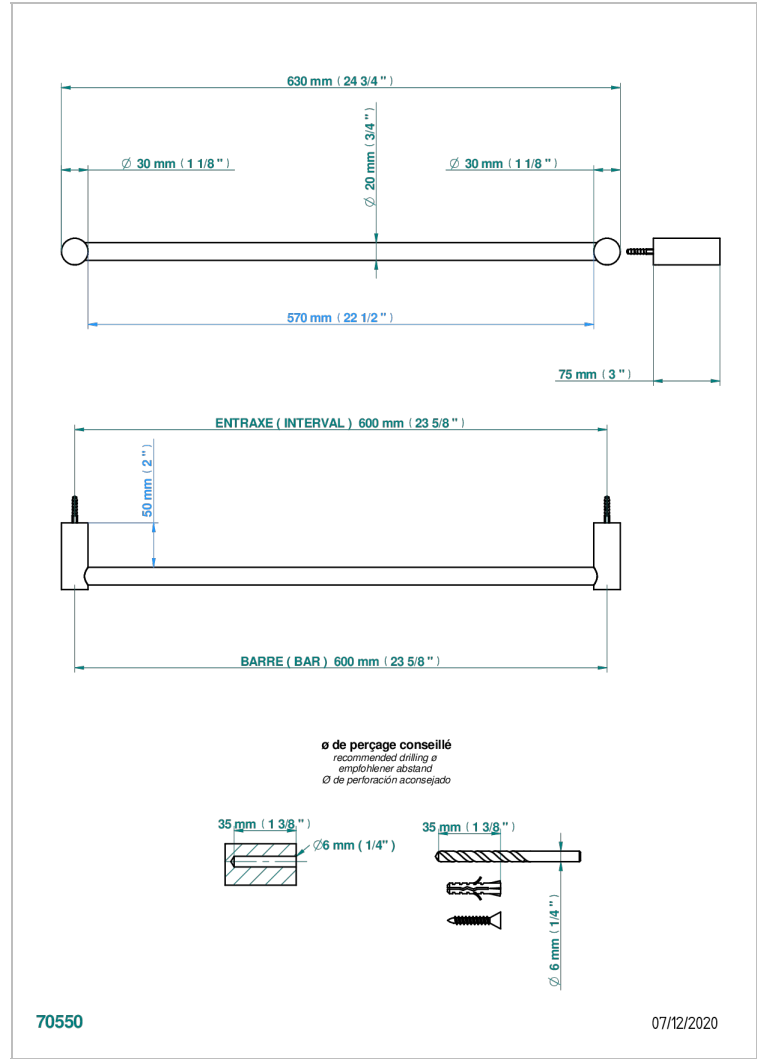

BEYOND CRYSTAL - BLUE CRYSTAL

U6K-520/60

Towel bar, 24" long

CHARACTERISTIC

- Beyond Crystal - Blue crystal
- Towel bar, 24" long

AVAILABLE FINITIONS

Black ceram - D30
Blush PVD - H62
Brass color PVD - H49
Brown bronze color PVD - F33
Chrome polished - A02
Chrome polished / gold polished - G02