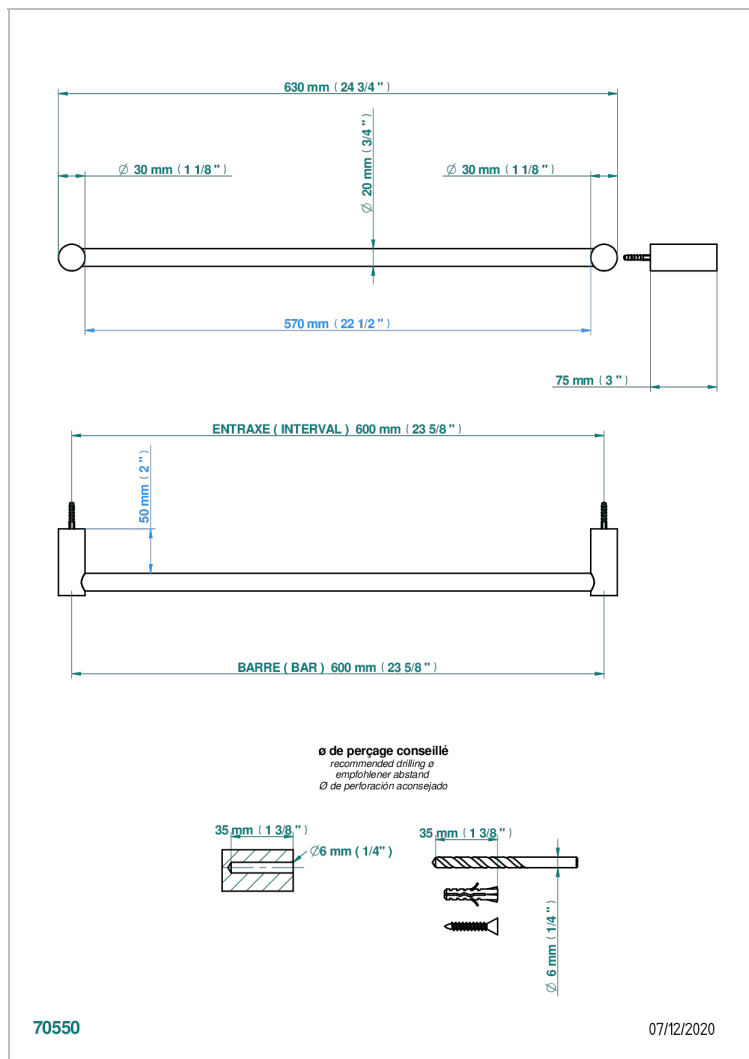

# BEYOND CRYSTAL -BUE CRYSTAL

U6K-520/60

Single towel rail, fixed rail, length: 600 mm,  $\varnothing$  20 mm

THG<sup>®</sup>  
PARIS

## CHARACTERISTIC

- Beyond Crystal -Bue crystal
- Single towel rail, fixed rail, length: 600 mm,  $\varnothing$  20 mm