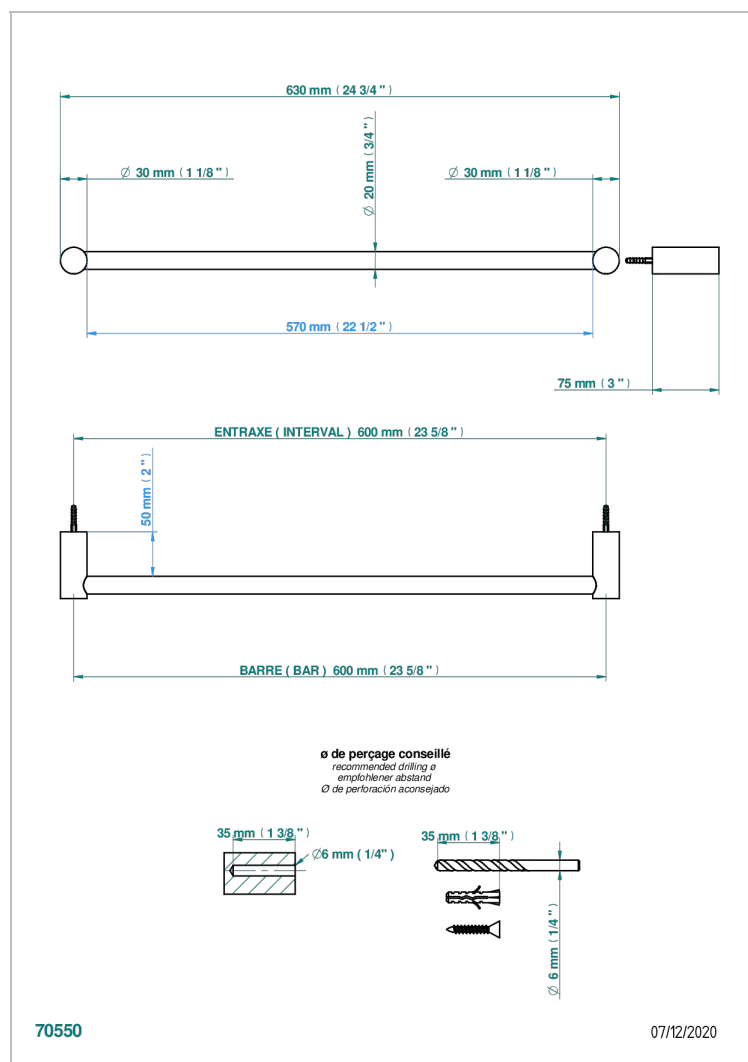

BEYOND CRYSTAL -BUE CRYSTAL

U6K-520/60

Single towel rail, fixed rail, length: 600 mm, \varnothing 20 mm

THG[®]
PARIS

70550

07/12/2020

CHARACTERISTIC

- Beyond Crystal -Bue crystal
- Single towel rail, fixed rail, length: 600 mm, \varnothing 20 mm