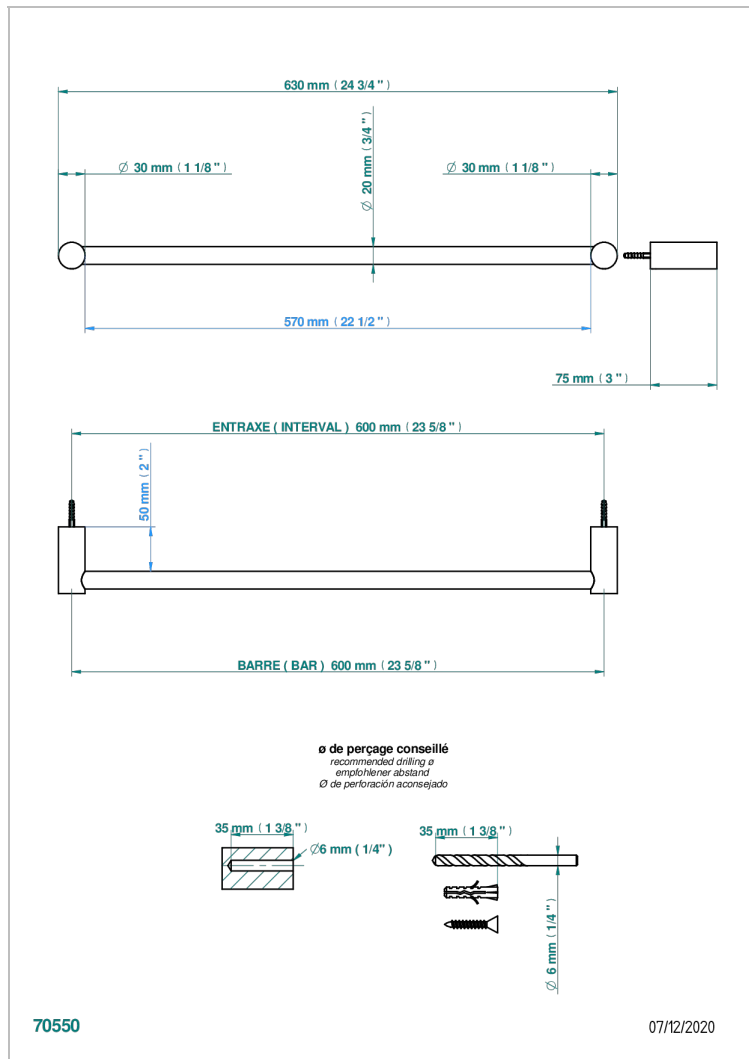

# BEYOND CRYSTAL -BUE CRYSTAL

U6K-520/60

Single towel rail, fixed rail, length: 600 mm,  $\varnothing$  20 mm

## CHARACTERISTIC

- Beyond Crystal -Bue crystal
- Single towel rail, fixed rail, length: 600 mm,  $\varnothing$  20 mm