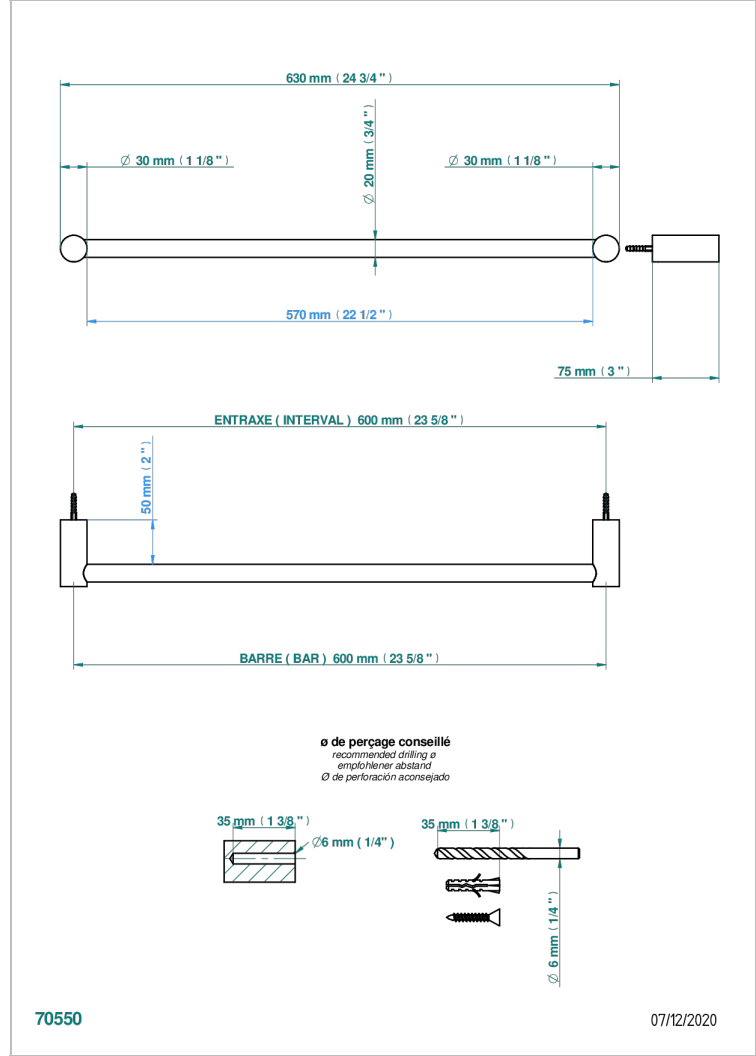

BEYOND CRYSTAL - CHAMPAGNE CRYSTAL

U6J-520/60

Towel bar, 24" long

CHARACTERISTIC

- Beyond Crystal - Champagne crystal
- Towel bar, 24" long

AVAILABLE FINITIONS

Black ceram - D30
Blush PVD - H62
Brass color PVD - H49
Brown bronze color PVD - F33
Chrome polished - A02
Chrome polished / gold polished - G02