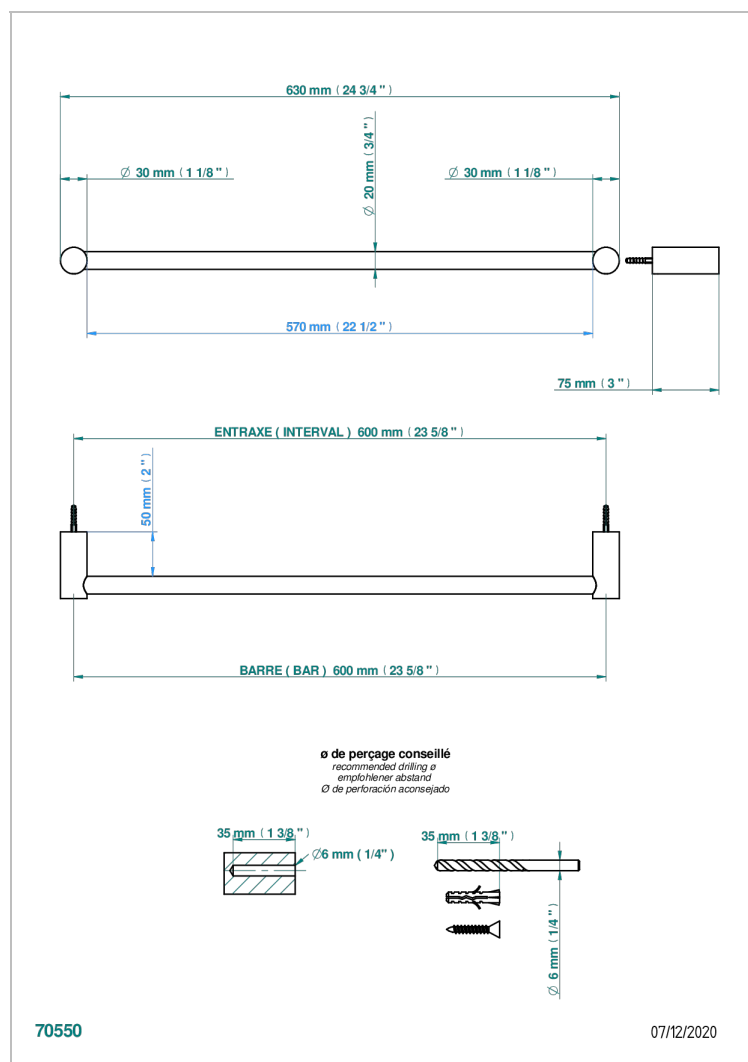

BEYOND CRYSTAL - RED CRYSTAL

U6H-520/60

Towel bar, 24" long

THG[®]
PARIS

CHARACTERISTIC

- Beyond Crystal - Red crystal
- Towel bar, 24" long

AVAILABLE FINITIONS

Black ceram - D30
Blush PVD - H62
Brass color PVD - H49
Brown bronze color PVD - F33
Chrome polished - A02
Chrome polished / gold polished - G02