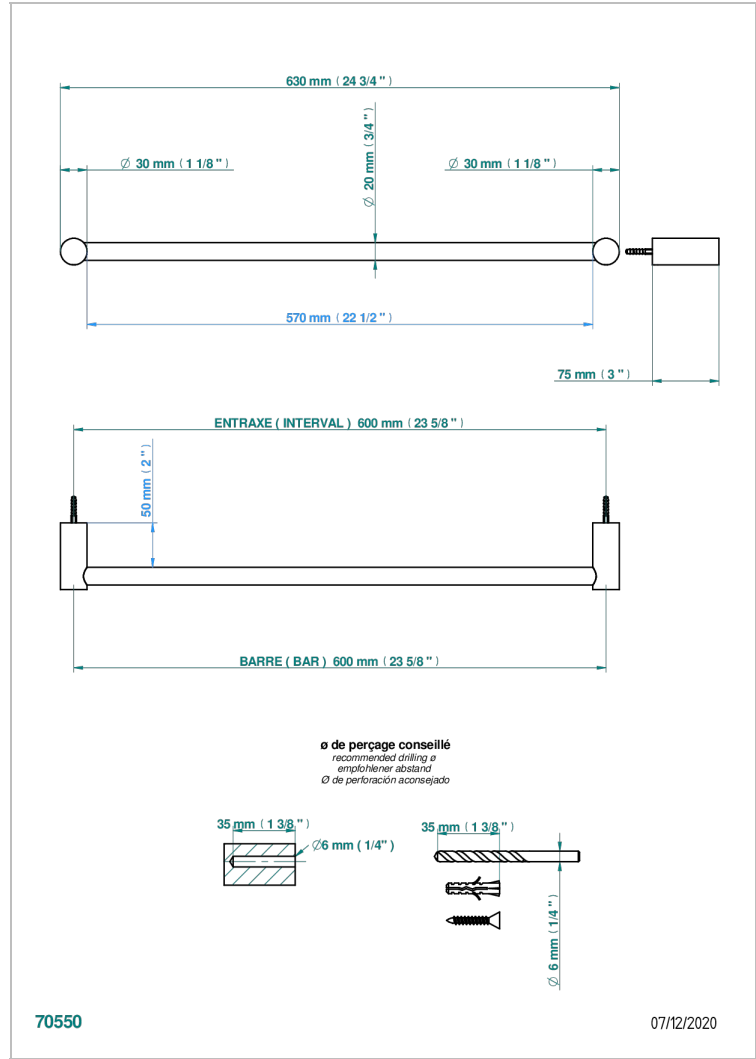

# BEYOND CRYSTAL - RED CRYSTAL

U6H-520/60

Single towel rail, fixed rail, length: 600 mm,  $\varnothing$  20 mm

## CHARACTERISTIC

- Beyond Crystal - Red crystal
- Single towel rail, fixed rail, length: 600 mm,  $\varnothing$  20 mm