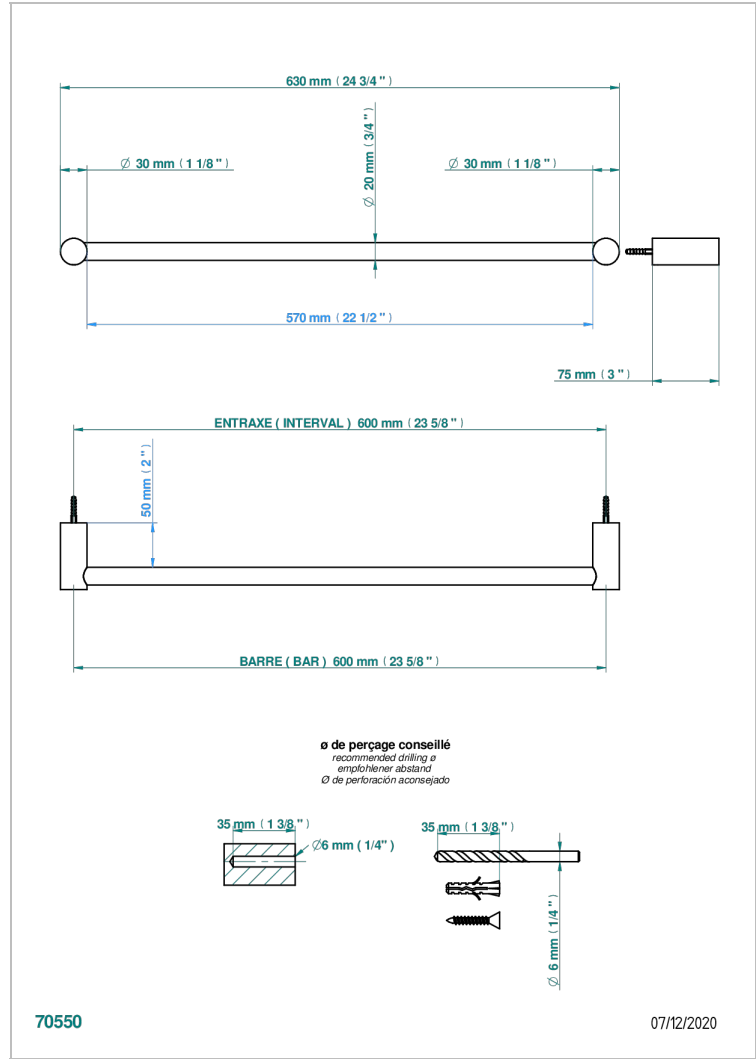

BEYOND CRYSTAL - RED CRYSTAL

U6H-520/60

Single towel rail, fixed rail, length: 600 mm, \varnothing 20 mm

CHARACTERISTIC

- Beyond Crystal - Red crystal
- Single towel rail, fixed rail, length: 600 mm, \varnothing 20 mm