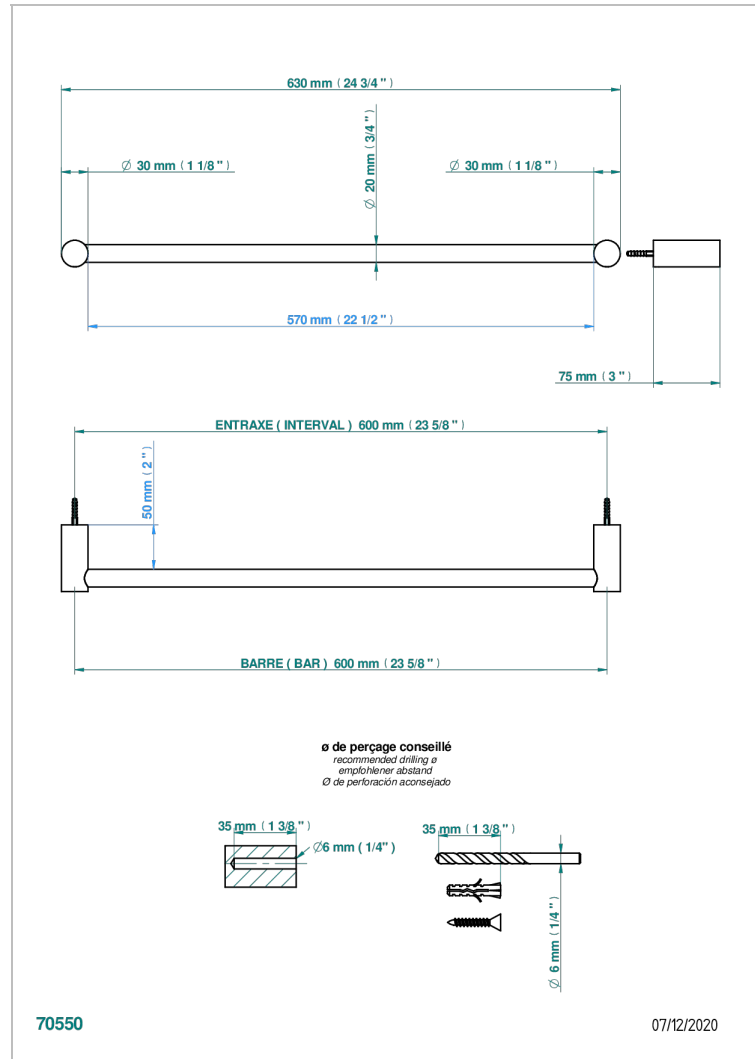

BEYOND CRYSTAL - RED CRYSTAL

U6H-520/60

Single towel rail, fixed rail, length: 600 mm, \varnothing 20 mm

CHARACTERISTIC

- Beyond Crystal - Red crystal
- Single towel rail, fixed rail, length: 600 mm, \varnothing 20 mm