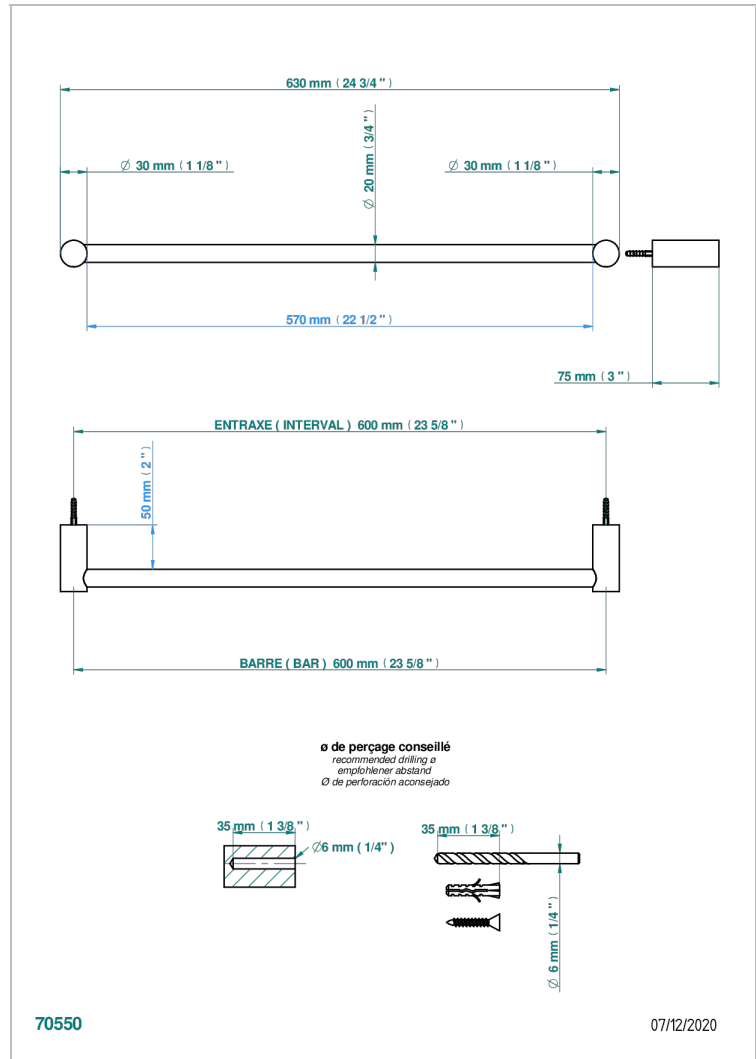

BEYOND CRYSTAL - CLEAR CRYSTAL

U6F-520/60

Towel bar, 24" long

THG[®]
PARIS

CHARACTERISTIC

- Beyond Crystal - Clear crystal
- Towel bar, 24" long

AVAILABLE FINITIONS

Black ceram - D30
Blush PVD - H62
Brass color PVD - H49
Brown bronze color PVD - F33
Chrome polished - A02
Chrome polished / gold polished - G02