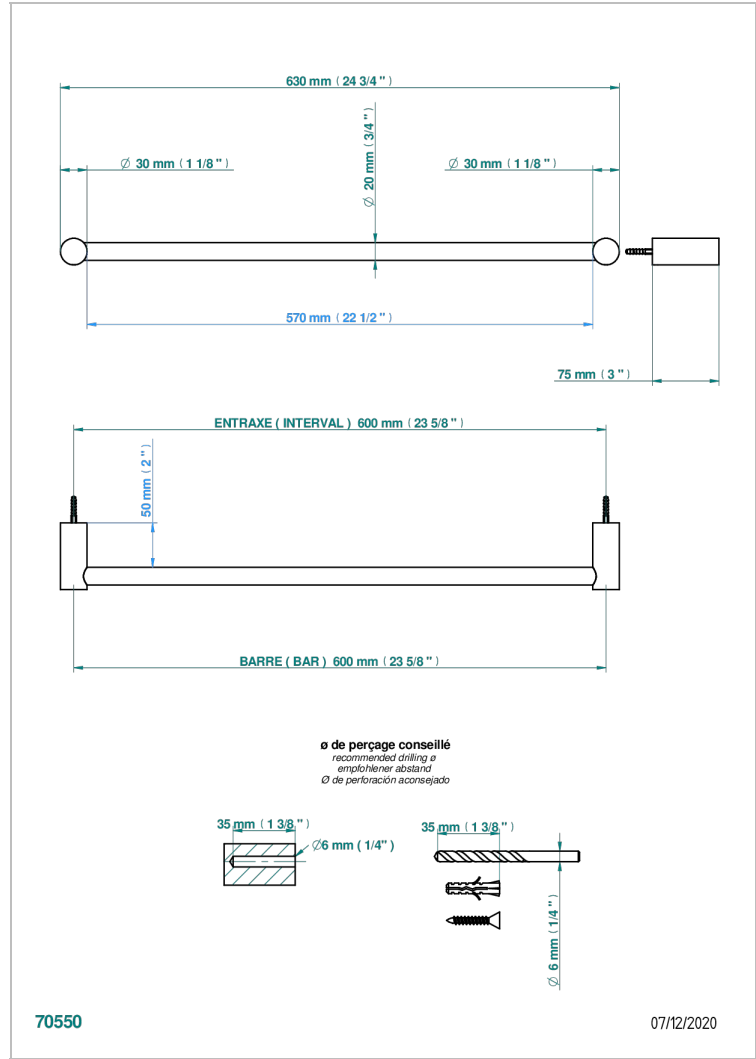

BEYOND CRYSTAL - CLEAR CRYSTAL

U6F-520/60

Single towel rail, fixed rail, length: 600 mm, \varnothing 20 mm

THG[®]
PARIS

CHARACTERISTIC

- Beyond Crystal - Clear crystal
- Single towel rail, fixed rail, length: 600 mm, \varnothing 20 mm