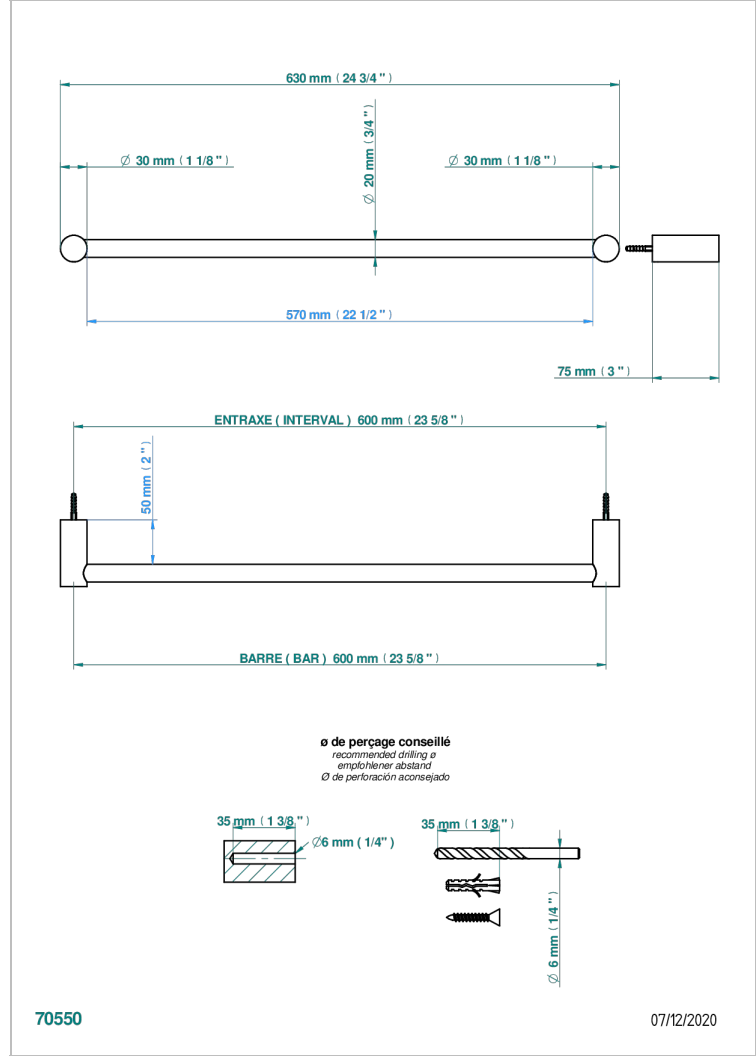

BEYOND CRYSTAL - CLEAR CRYSTAL

U6F-520/60

Single towel rail, fixed rail, length: 600 mm, \varnothing 20 mm

THG[®]
PARIS

CHARACTERISTIC

- Beyond Crystal - Clear crystal
- Single towel rail, fixed rail, length: 600 mm, \varnothing 20 mm