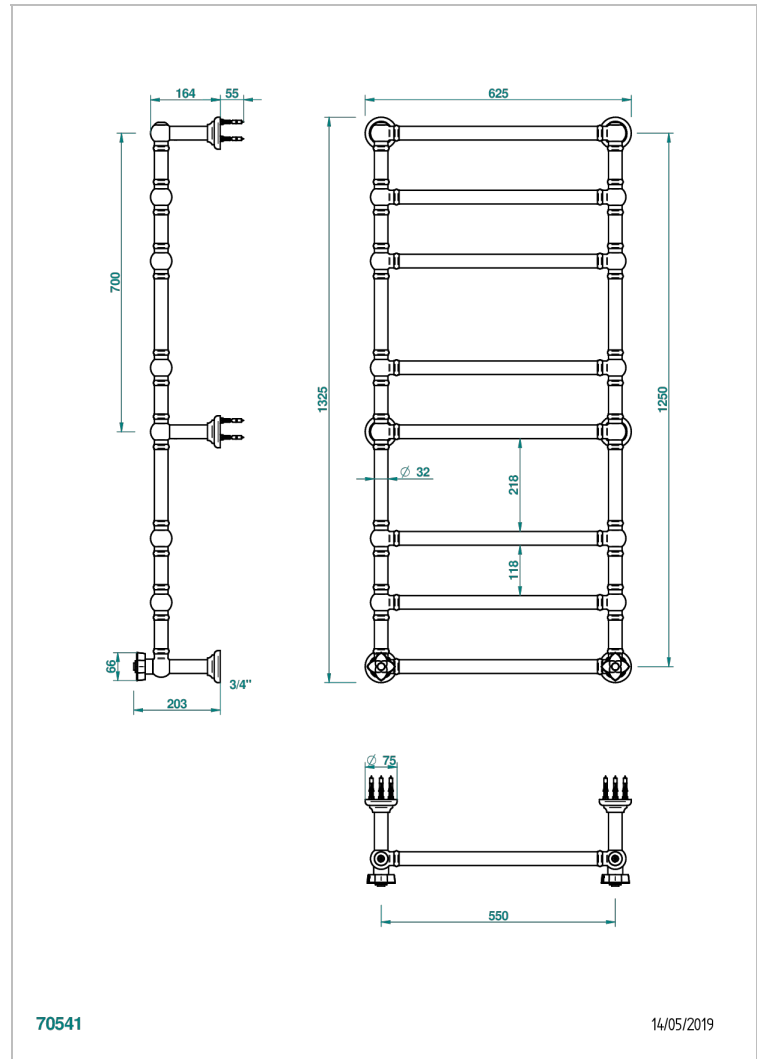

PETALE DE CRISTAL - CLEAR CRYSTAL FINE GOLD THREAD

U6E-TWT8H2

Traditional towel warmer, 8 rails, 625 mm x 1325 mm, hydronic with 2 stylised handles

CHARACTERISTIC

- Solid brass body seamless
- 2 x 1/2" normal head
- Connections F3/4"

TECHNICAL SPECS

- Pression : 0,5 bars < P < 3 bars (recommandée)
- Pressure : 7.25 psi < P < 43.5 psi (advised)
- Température eau maximale conseillée : 60°C
- Maximum water temperature advised: 140°F
- Hauteur minimale au sol (maximum height from the ground) : 60 cm (24")
- Puissance / Power : 171W à Delta T 30