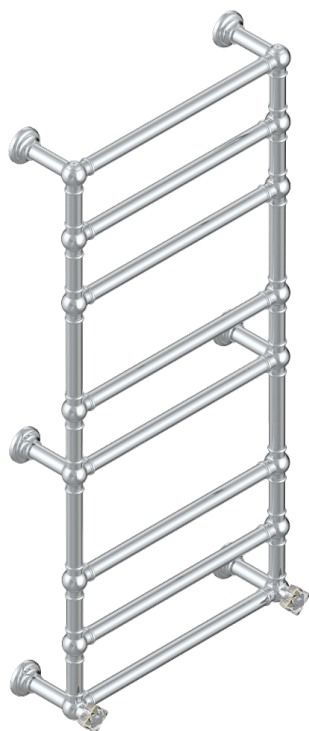

# PETALE DE CRISTAL - CLEAR CRYSTAL FINE GOLD THREAD

U6E-TWT8H2

Traditional towel warmer, 8 rails, 625 mm x 1325 mm, hydronic with 2 stylised handles

70541

14/05/2019

## CHARACTERISTIC

- Solid brass body seamless
- 2 x 1/2" normal head
- Connections F3/4"

## TECHNICAL SPECS

- Pression : 0,5 bars < P < 3 bars (recommandée)
- Pressure : 7.25 psi < P < 43.5 psi (advised)
- Température eau maximale conseillée : 60°C
- Maximum water temperature advised: 140°F
- Hauteur minimale au sol (maximum height from the ground) : 60 cm (24")
- Puissance / Power : 171W à Delta T 30