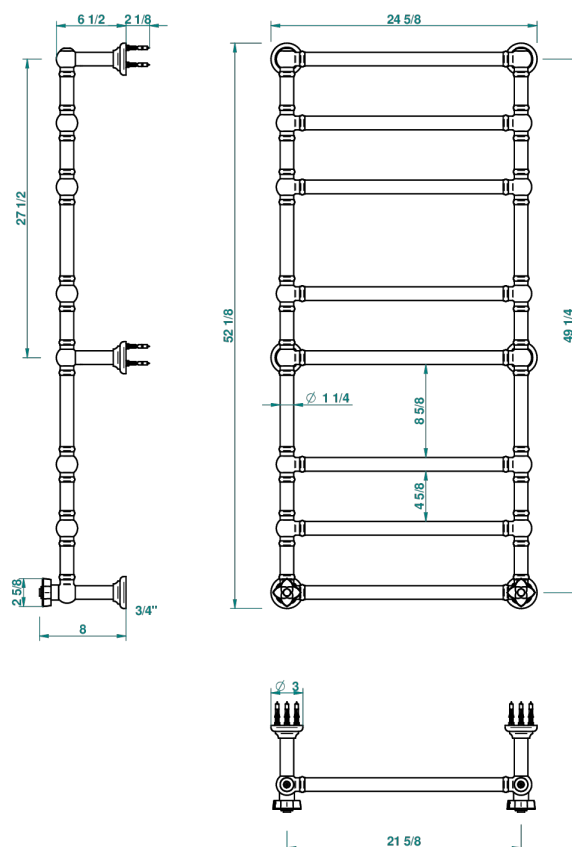

# PETALE DE CRISTAL - CLEAR CRYSTAL FINE GOLD THREAD

U6E-TWT8H2

Traditional towel warmer, 8 rails, 625 mm x 1325 mm, hydronic with 2 stylised handles

70541

14/05/2019

## CHARACTERISTIC

- Solid brass body seamless
- 2 x 1/2" normal head
- Connections F3/4"

## TECHNICAL SPECS

- Pression : 0,5 bars < P < 3 bars (recommandée)
- Pressure : 7.25 psi < P < 43.5 psi (advised)
- Température eau maximale conseillée : 60°C
- Maximum water temperature advised: 140°F
- Hauteur minimale au sol (maximum height from the ground) : 60 cm (24")
- Puissance / Power : 171W à Delta T 30