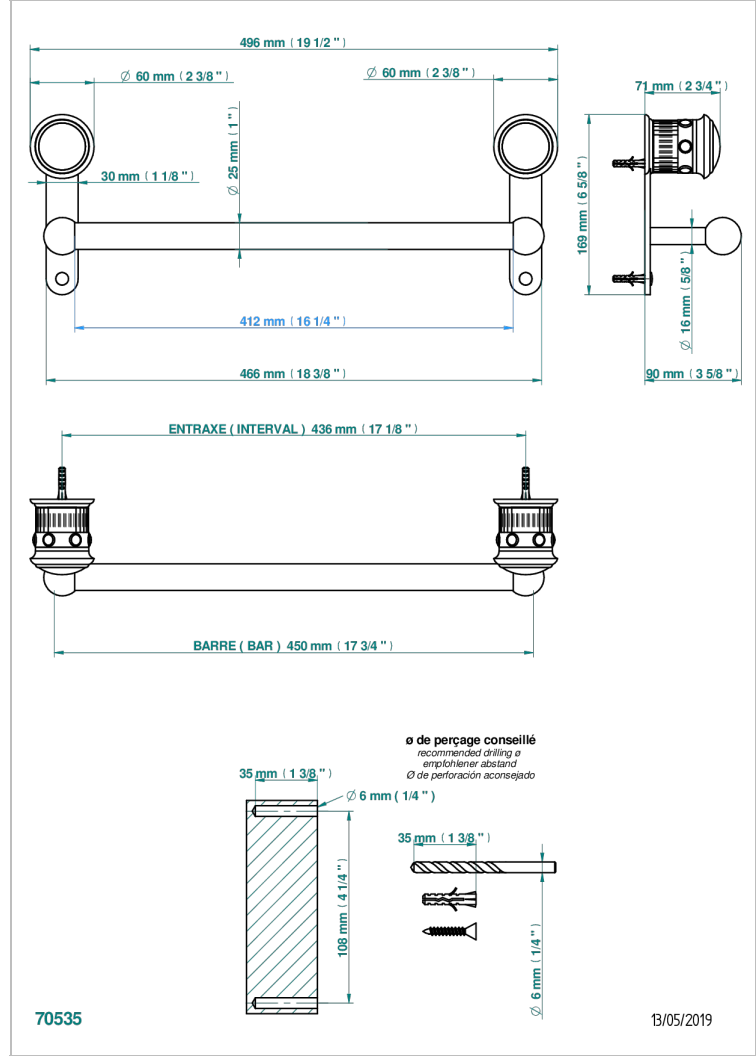

TROCADERO LAPIS LAZULI

U7B-526/45

Towel bar, 18" long

CHARACTERISTIC

- Trocadéro Lapis Lazuli
- Towel bar, 18" long

AVAILABLE FINITIONS

Black ceram - D30
Blush PVD - H62
Brass color PVD - H49
Brown bronze color PVD - F33
Chrome polished - A02
Chrome polished / gold polished - G02