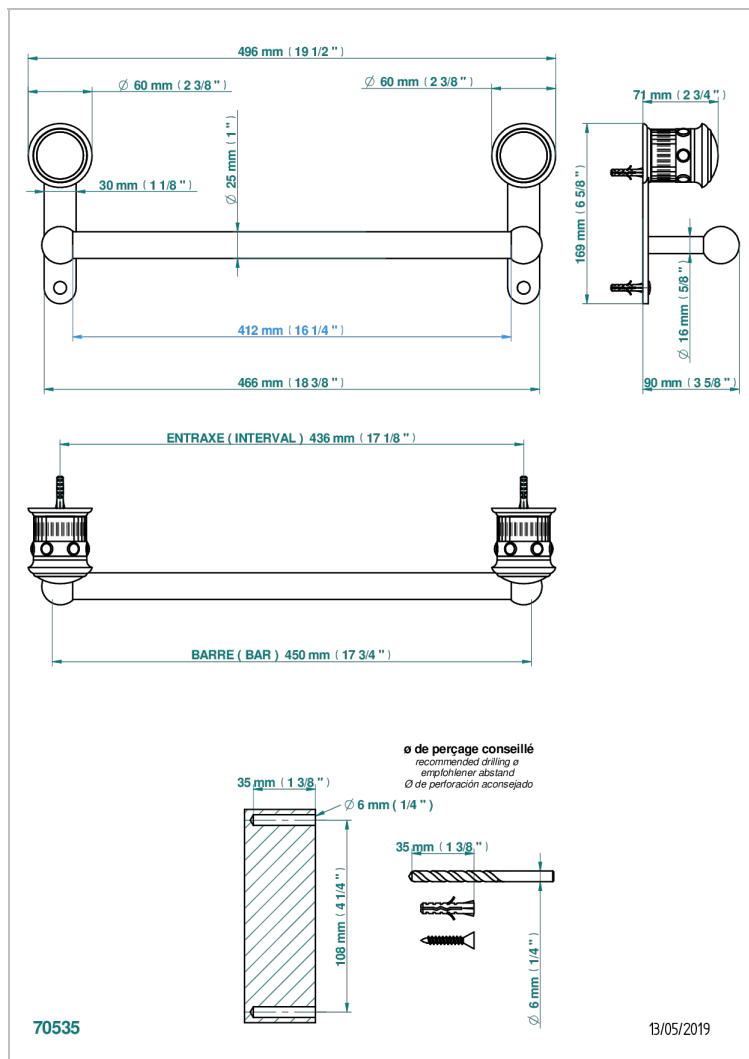

TROCADERO LAPIS LAZULI

U7B-526/45

Bath towel holder, length: 450 mm

THG[®]
PARIS

CHARACTERISTIC

- Trocadéro Lapis Lazuli
- Bath towel holder, length: 450 mm

AVAILABLE FINITIONS

Antique nickel - H28
Black ceram - D30
Blush PVD - H62
Brass color PVD - H49
Brown bronze color PVD - F33
Gold color PVD - H52