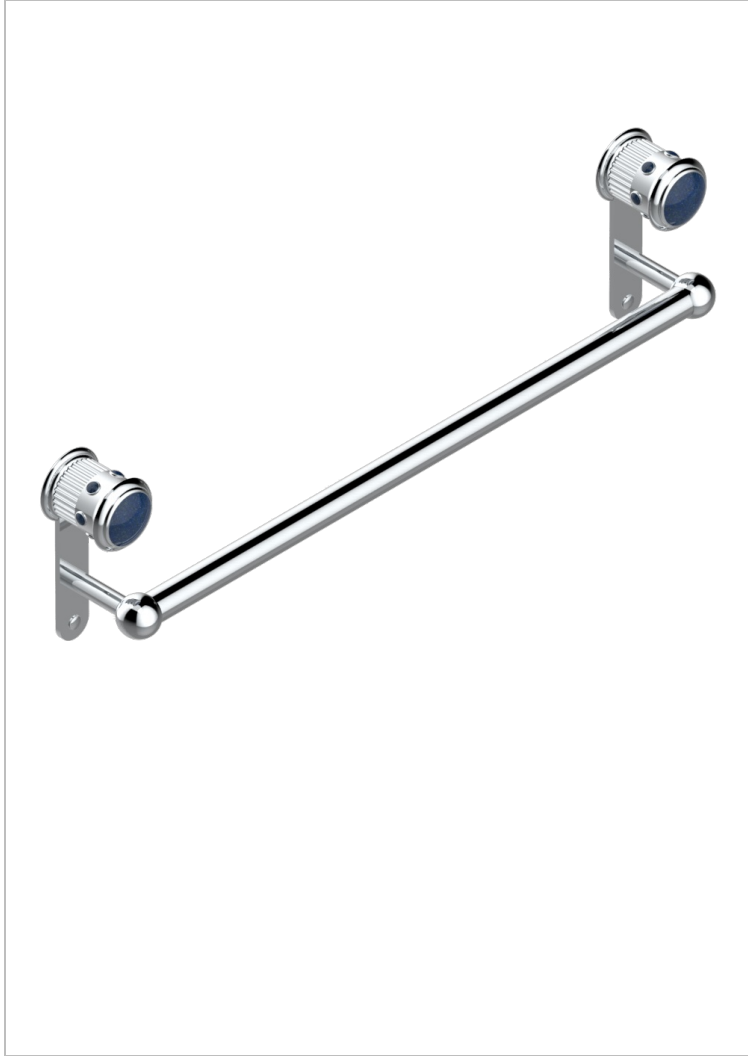

TROCADERO LAPIS LAZULI

U7B-526/60

Towel bar, 24" long

THG[®]
PARIS

CHARACTERISTIC

- Trocadéro Lapis Lazuli
- Towel bar, 24" long

AVAILABLE FINITIONS

Black ceram - D30
Blush PVD - H62
Brass color PVD - H49
Brown bronze color PVD - F33
Chrome polished - A02
Chrome polished / gold polished - G02

Gold color PVD - H52
Gold mat - F07
Gold polished - F01
Graphite PVD - H64
Matt Umber PVD - H67
Matt blush PVD - H60

Matt brass color PVD - H50
Matt brown bronze color PVD - F34
Matt chrome (American satin) - C02
Matt gold color PVD - H53
Matt graphite PVD - H65
Matt nickel (American satin) - C01

Matt nickel color PVD - H56
Nickel antique / Sovereign - H28
Nickel color PVD - H55
Nickel polished - B01
Soft gold - F30
Soft matt gold - F31

Umber PVD - H66