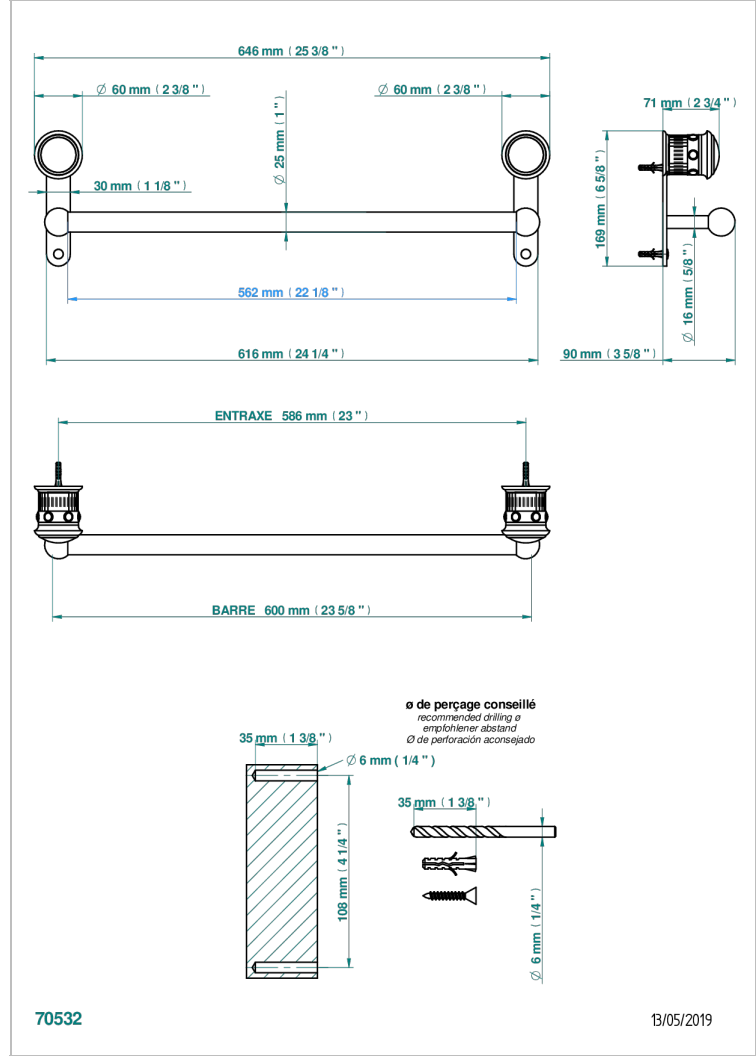

TROCADERO LAPIS LAZULI

U7B-526/60

Towel bar, 24" long

THG[®]
PARIS

CHARACTERISTIC

- Trocadéro Lapis Lazuli
- Towel bar, 24" long

AVAILABLE FINITIONS

Black ceram - D30
Blush PVD - H62
Brass color PVD - H49
Brown bronze color PVD - F33
Chrome polished - A02
Chrome polished / gold polished - G02