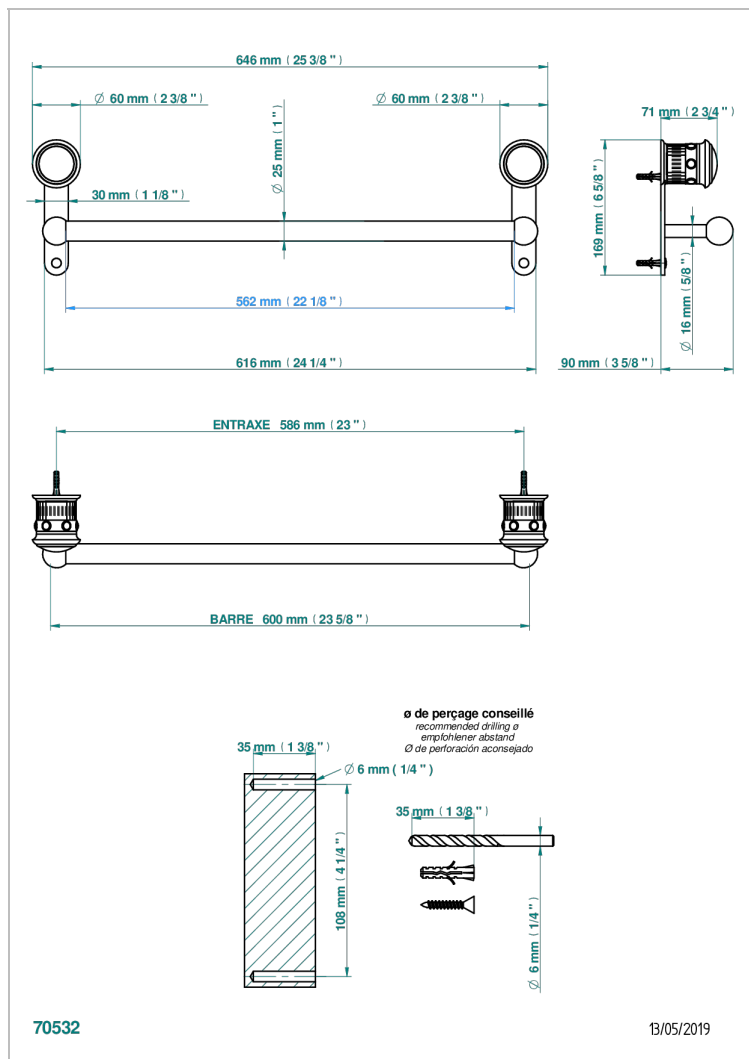

# TROCADERO LAPIS LAZULI

U7B-526/60

Bath towel holder, length: 600 mm

THG<sup>®</sup>  
PARIS

## CHARACTERISTIC

- Trocadero Lapis Lazuli
- Bath towel holder, length: 600 mm