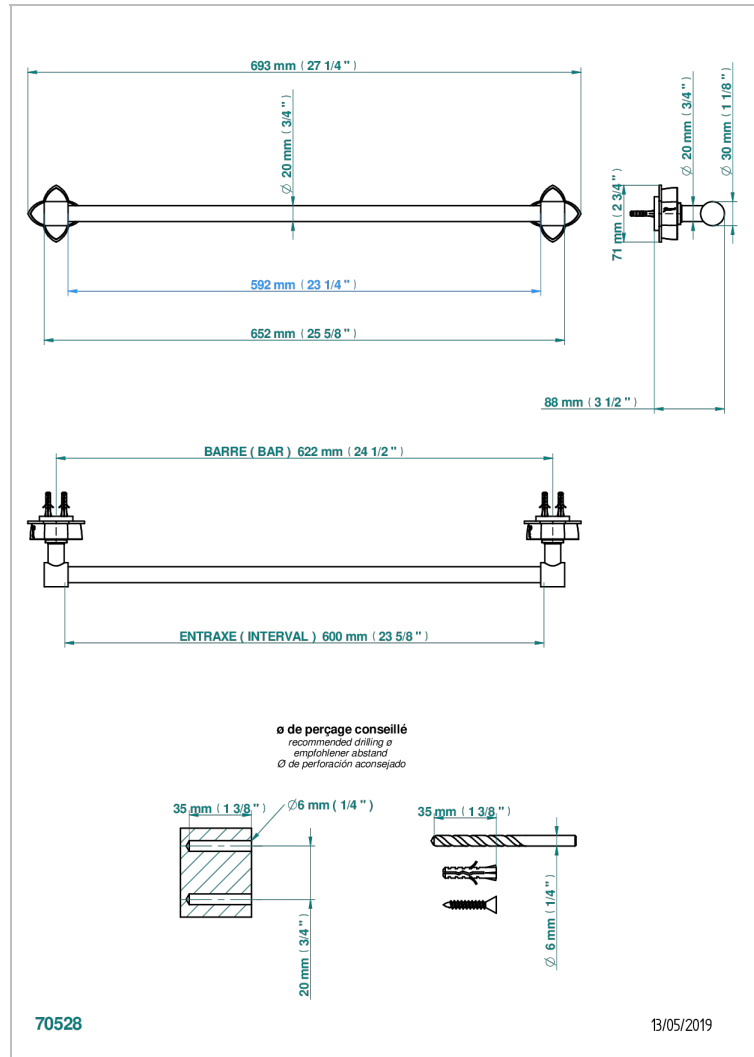

PETALE DE CRISTAL - BLACK CRYSTAL

U6D-520/60

Single towel rail, fixed rail, length: 600 mm, \varnothing 20 mm

CHARACTERISTIC

- Pétale de Cristal - Black crystal
- Single towel rail, fixed rail, length: 600 mm, \varnothing 20 mm