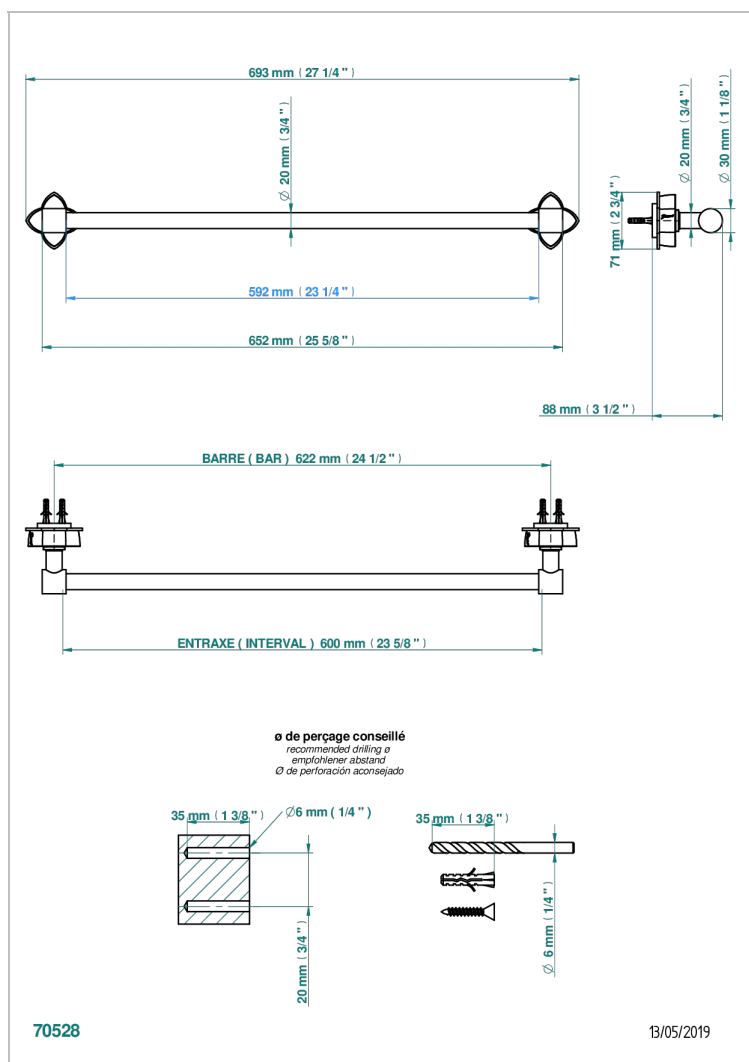

# PETALE DE CRISTAL - BLACK CRYSTAL

U6D-520/60

Single towel rail, fixed rail, length: 600 mm, ø 20 mm

## CHARACTERISTIC

- Pétale de Cristal - Black crystal
- Single towel rail, fixed rail, length: 600 mm, ø 20 mm