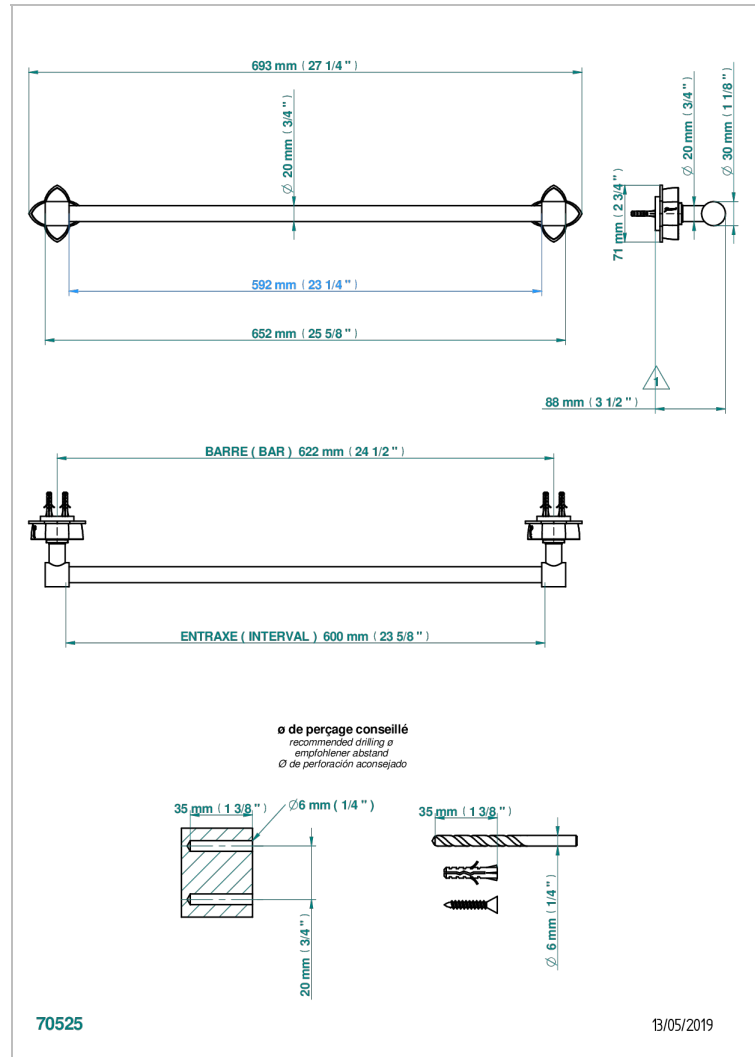

# PETALE DE CRISTAL - RED CRYSTAL

U6C-520/60

Single towel rail, fixed rail, length: 600 mm,  $\varnothing$  20 mm

## CHARACTERISTIC

- Pétale de Cristal - Red crystal
- Single towel rail, fixed rail, length: 600 mm,  $\varnothing$  20 mm