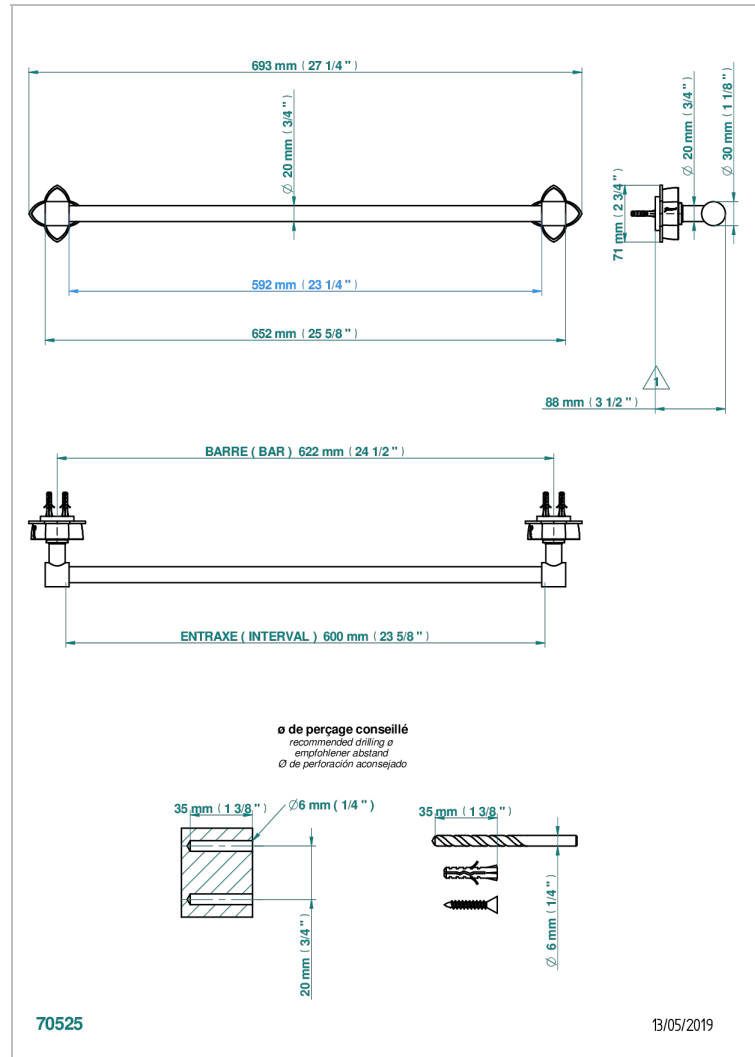

PETALE DE CRISTAL - RED CRYSTAL

U6C-520/60

Single towel rail, fixed rail, length: 600 mm, \varnothing 20 mm

CHARACTERISTIC

- Pétale de Cristal - Red crystal
- Single towel rail, fixed rail, length: 600 mm, \varnothing 20 mm