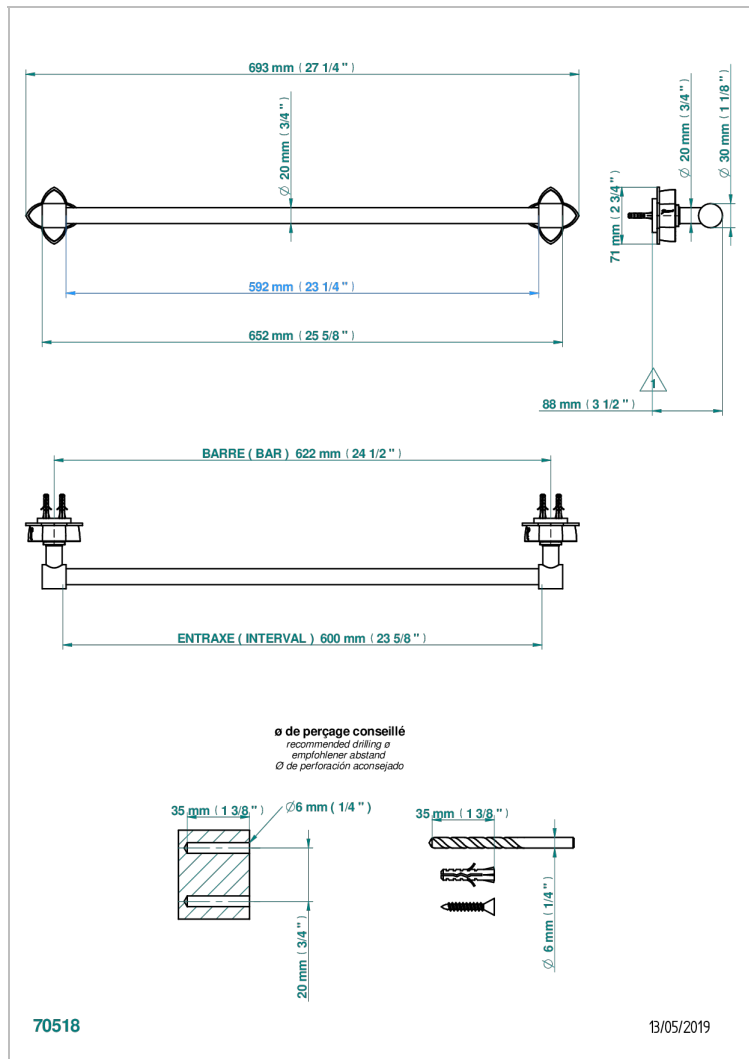

PETALE DE CRISTAL - BLUE CRYSTAL

U6B-520/60

Towel bar, 24" long

CHARACTERISTIC

- Pétale de Cristal - Blue crystal
- Towel bar, 24" long

AVAILABLE FINITIONS

Black ceram - D30
Blush PVD - H62
Brass color PVD - H49
Brown bronze color PVD - F33
Chrome polished - A02
Chrome polished / gold polished - G02