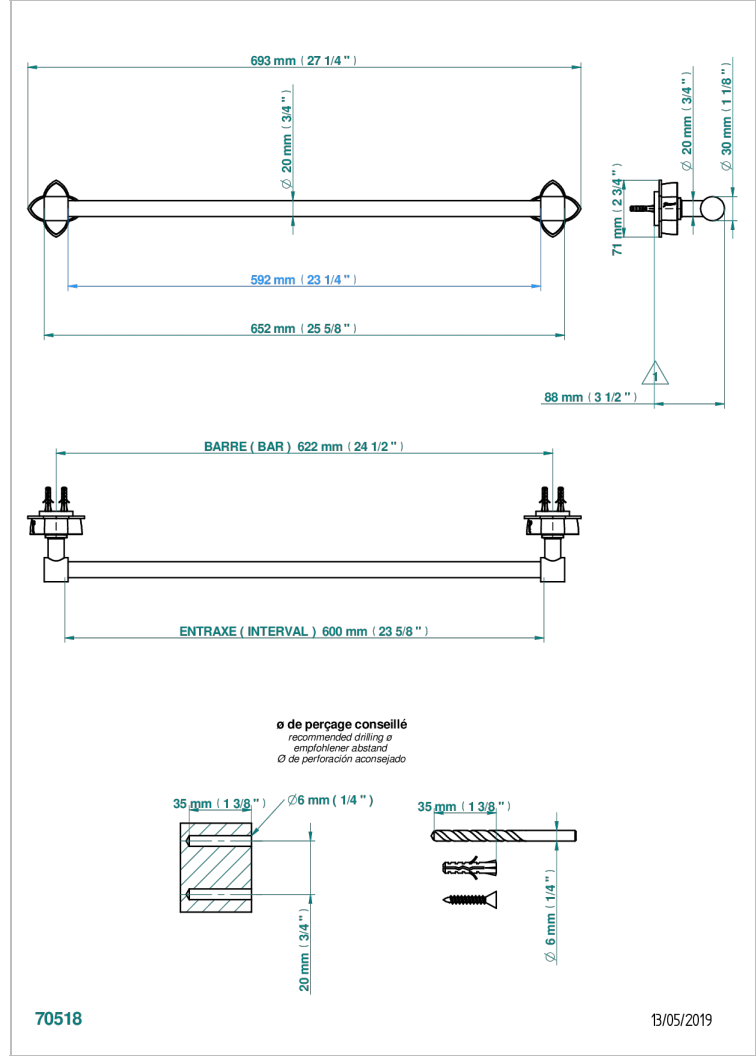

PETALE DE CRISTAL - BLUE CRYSTAL

U6B-520/60

Single towel rail, fixed rail, length: 600 mm, \varnothing 20 mm

CHARACTERISTIC

- Pétale de Cristal - Blue crystal
- Single towel rail, fixed rail, length: 600 mm, \varnothing 20 mm