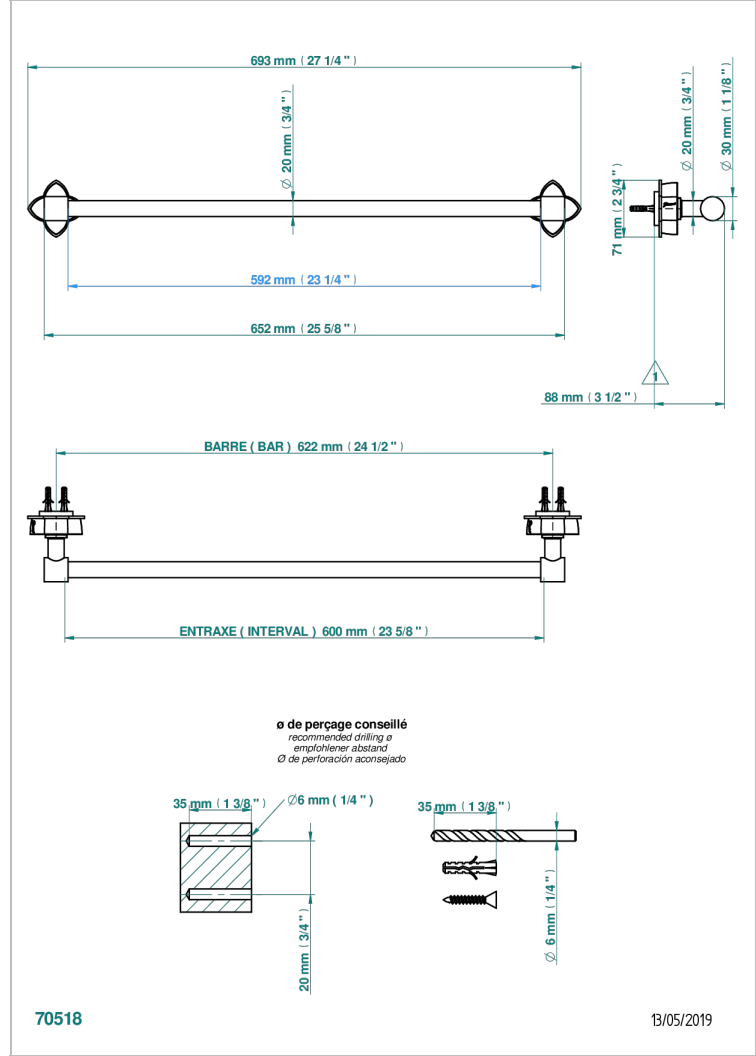

# PETALE DE CRISTAL - BLUE CRYSTAL

U6B-520/60

Single towel rail, fixed rail, length: 600 mm,  $\varnothing$  20 mm

## CHARACTERISTIC

- Pétale de Cristal - Blue crystal
- Single towel rail, fixed rail, length: 600 mm,  $\varnothing$  20 mm