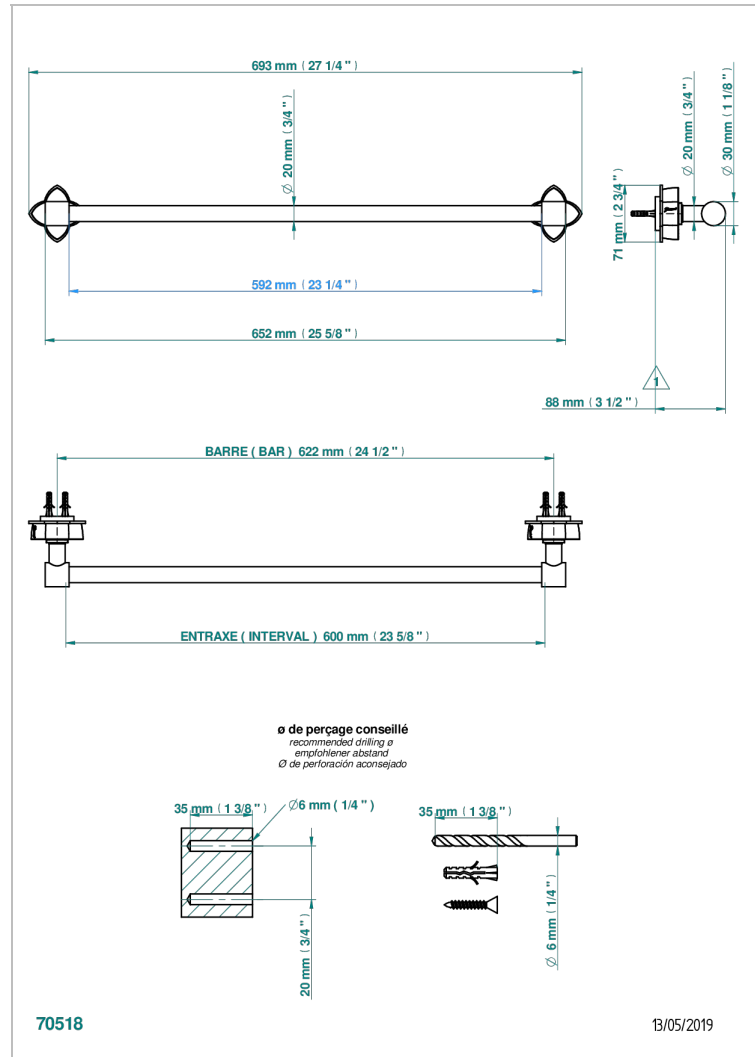

PETALE DE CRISTAL - BLUE CRYSTAL

U6B-520/60

Single towel rail, fixed rail, length: 600 mm, \varnothing 20 mm

CHARACTERISTIC

- Pétale de Cristal - Blue crystal
- Single towel rail, fixed rail, length: 600 mm, \varnothing 20 mm