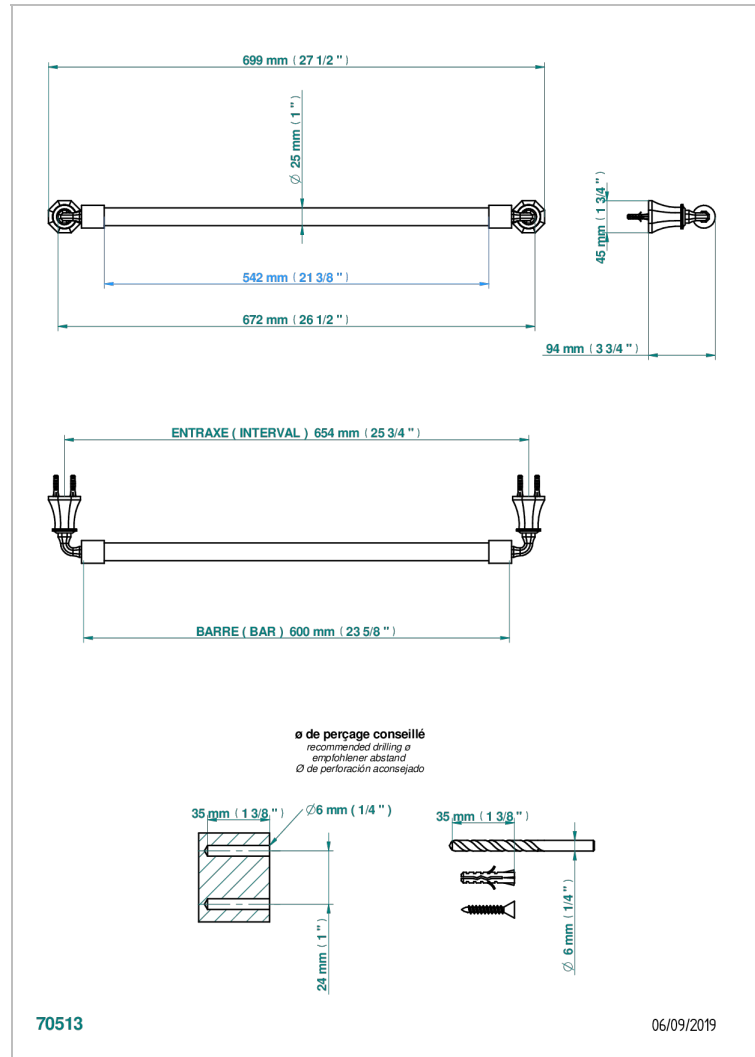

TRADITION CRYSTAL

A59-526/60

Towel bar, 24" long

CHARACTERISTIC

- Tradition Crystal
- Towel bar, 24" long

AVAILABLE FINITIONS

Black ceram - D30
Blush PVD - H62
Brass color PVD - H49
Brown bronze color PVD - F33
Chrome polished - A02
Chrome polished / gold polished - G02