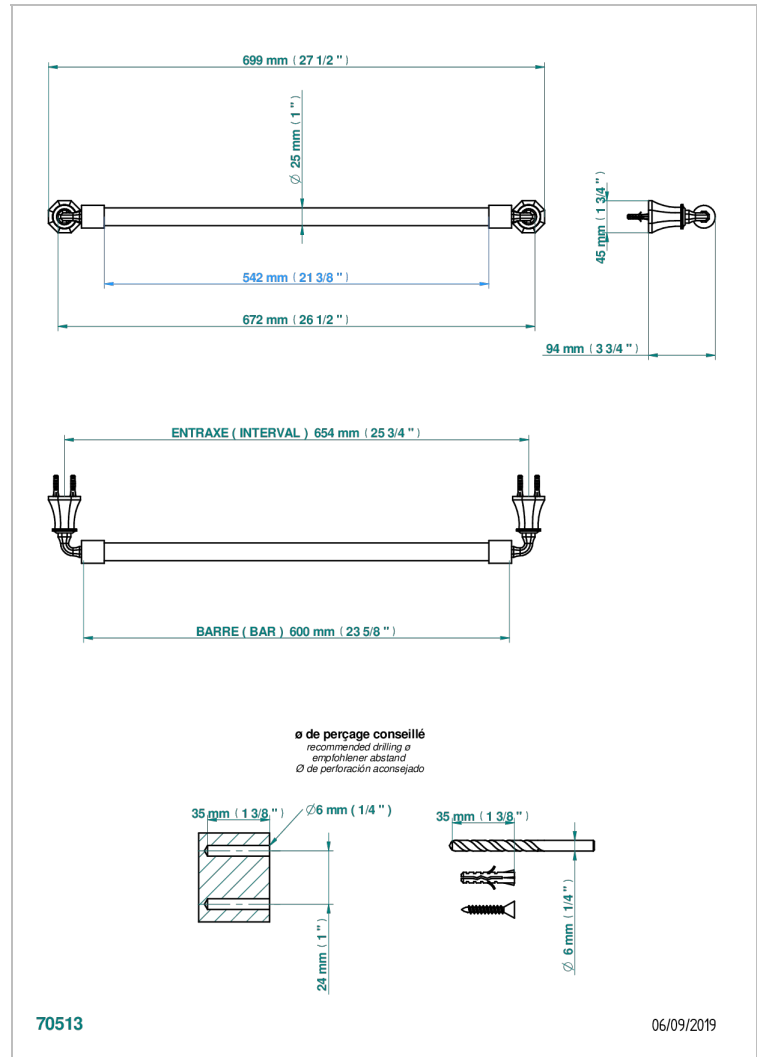

TRADITION CRYSTAL

A59-526/60

Bath towel holder, length: 600 mm

THG[®]
PARIS

CHARACTERISTIC

- Tradition Crystal
- Bath towel holder, length: 600 mm

AVAILABLE FINITIONS

Antique nickel - H28
Black ceram - D30
Blush PVD - H62
Brass color PVD - H49
Brown bronze color PVD - F33
Gold color PVD - H52