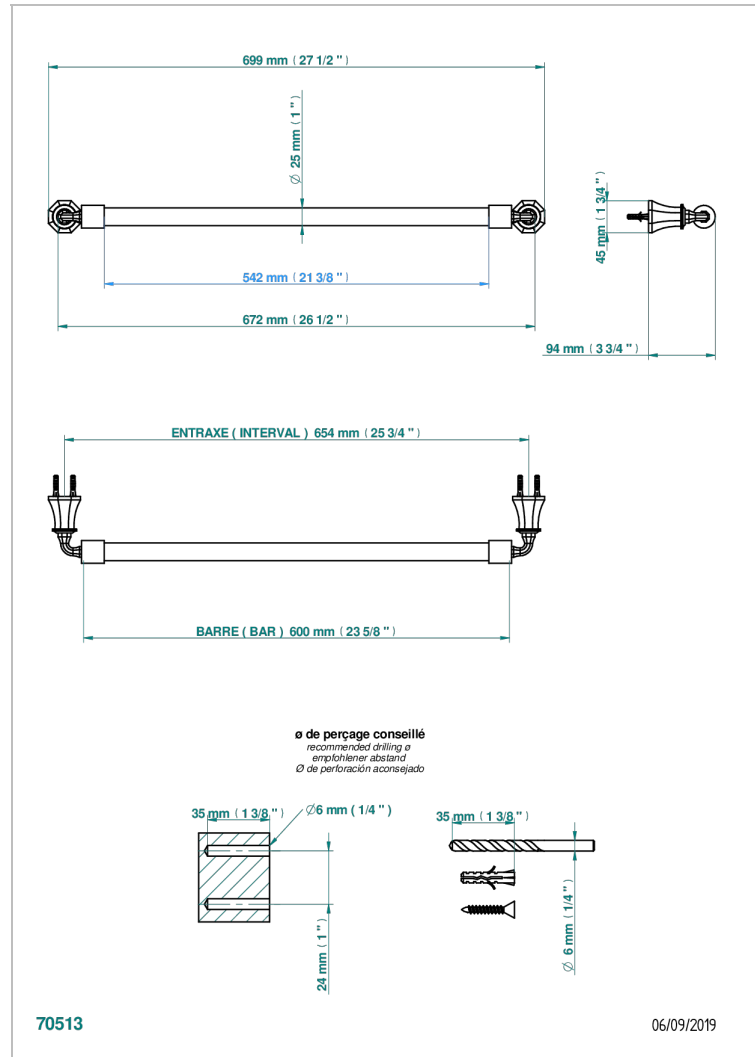

TRADITION CRYSTAL

A59-526/60

Bath towel holder, length: 600 mm

CHARACTERISTIC

- Tradition Crystal
- Bath towel holder, length: 600 mm

AVAILABLE FINITIONS

Antique nickel - H28
Black ceram - D30
Blush PVD - H62
Brass color PVD - H49
Brown bronze color PVD - F33
Gold color PVD - H52