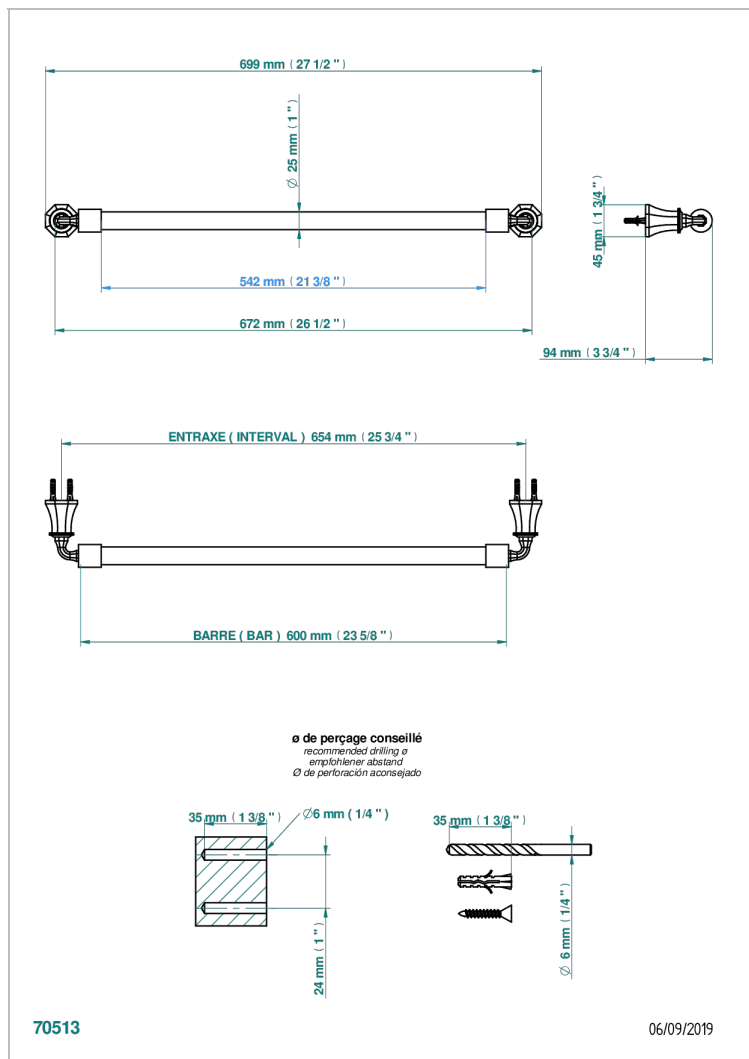

TRADITION WITH LEVER HANDLES

A58-526/60

Towel bar, 24" long

CHARACTERISTIC

- Tradition with lever handles
- Towel bar, 24" long

AVAILABLE FINITIONS

Black ceram - D30

Blush PVD - H62