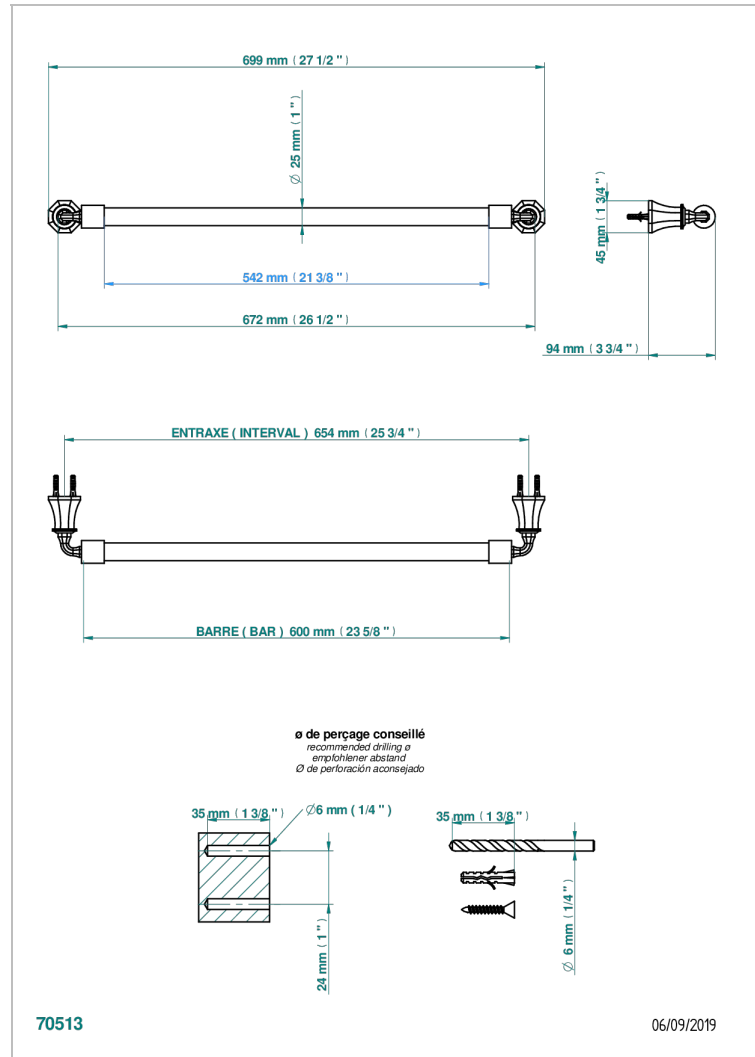

TRADITION WITH LEVER

A58-526/60

Bath towel holder, length: 600 mm

THG[®]
PARIS

CHARACTERISTIC

- Tradition with lever
- Bath towel holder, length: 600 mm

AVAILABLE FINITIONS

Antique nickel - H28
Black ceram - D30
Blush PVD - H62
Brass color PVD - H49
Brown bronze color PVD - F33
Gold color PVD - H52