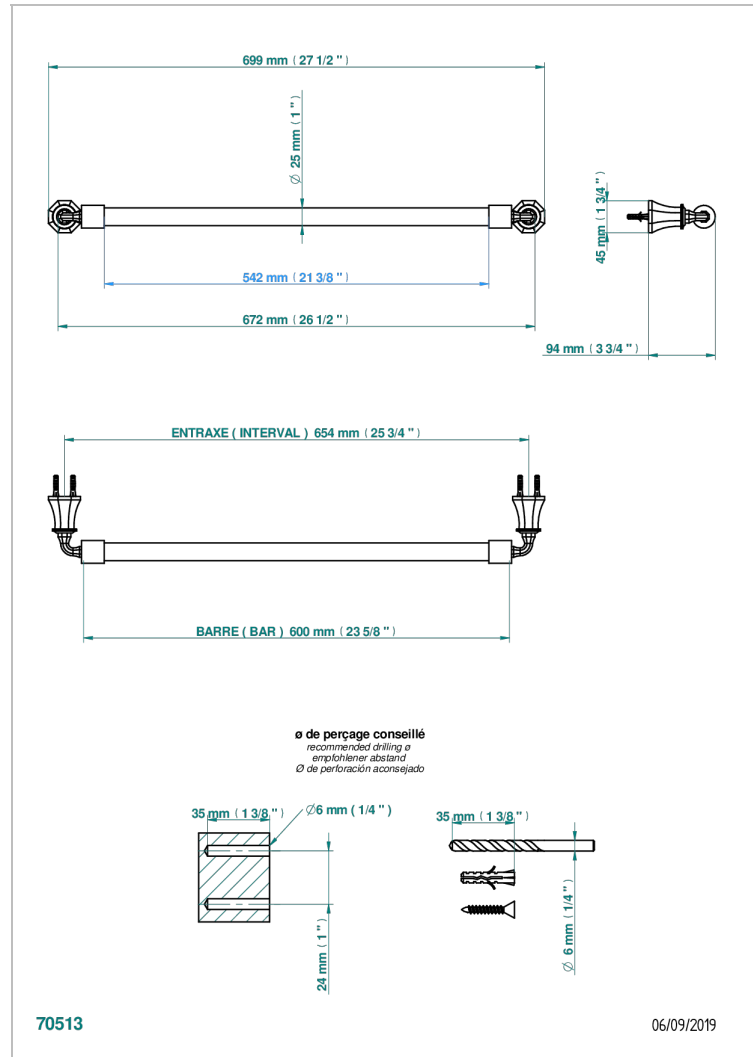

ART DECO CRYSTAL

A56-526/60

Towel bar, 24" long

CHARACTERISTIC

- Art Déco Crystal
- Towel bar, 24" long

AVAILABLE FINITIONS

Black ceram - D30
Blush PVD - H62
Brass color PVD - H49
Brown bronze color PVD - F33
Chrome polished - A02
Chrome polished / gold polished - G02