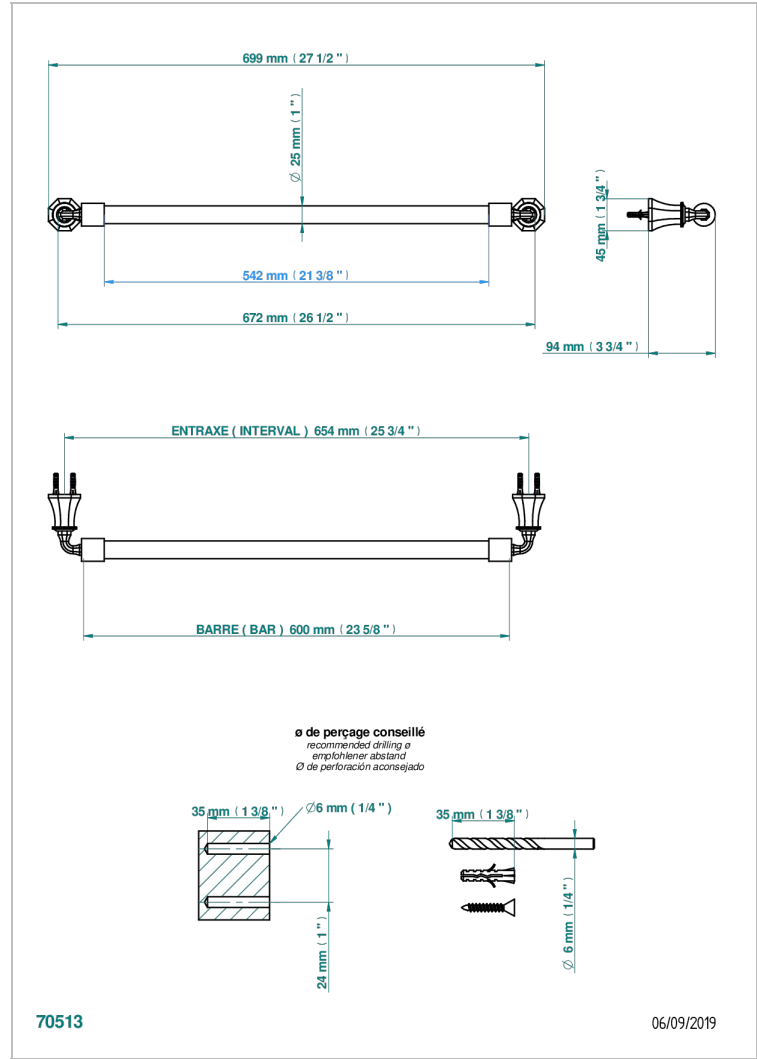

# ART DECO CRYSTAL

A56-526/60

Bath towel holder, length: 600 mm

## CHARACTERISTIC

- Art Déco Crystal
- Bath towel holder, length: 600 mm