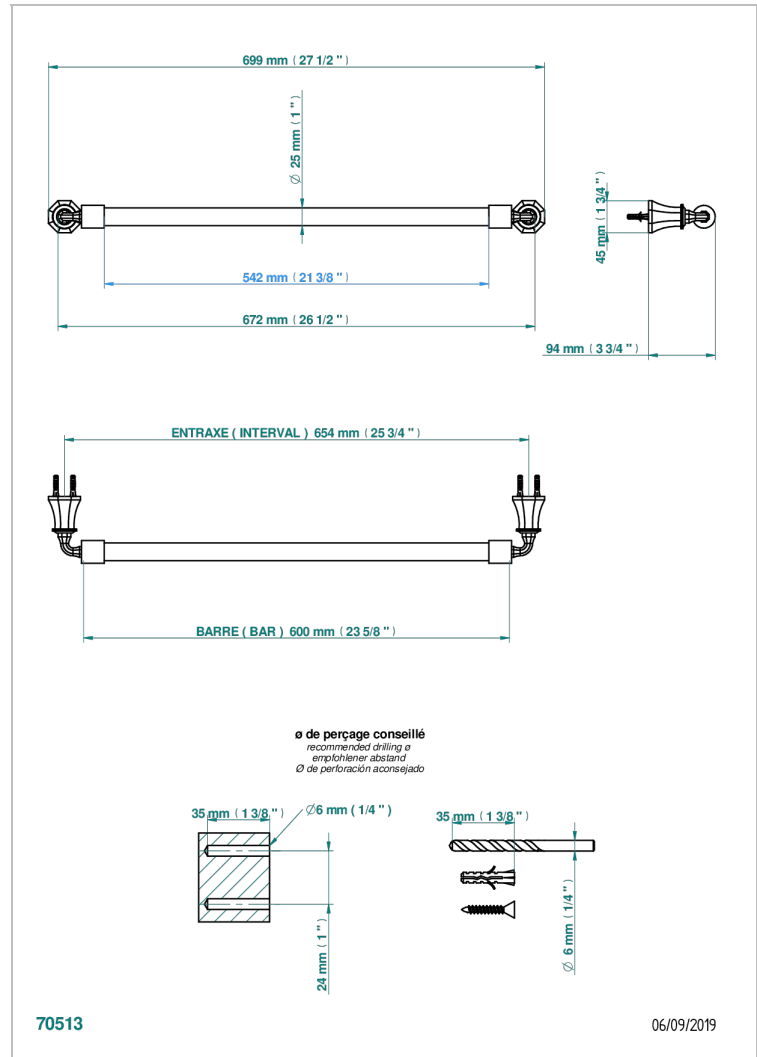

# ART DECO CRYSTAL

A56-526/60

Bath towel holder, length: 600 mm

## CHARACTERISTIC

- Art Déco Crystal
- Bath towel holder, length: 600 mm