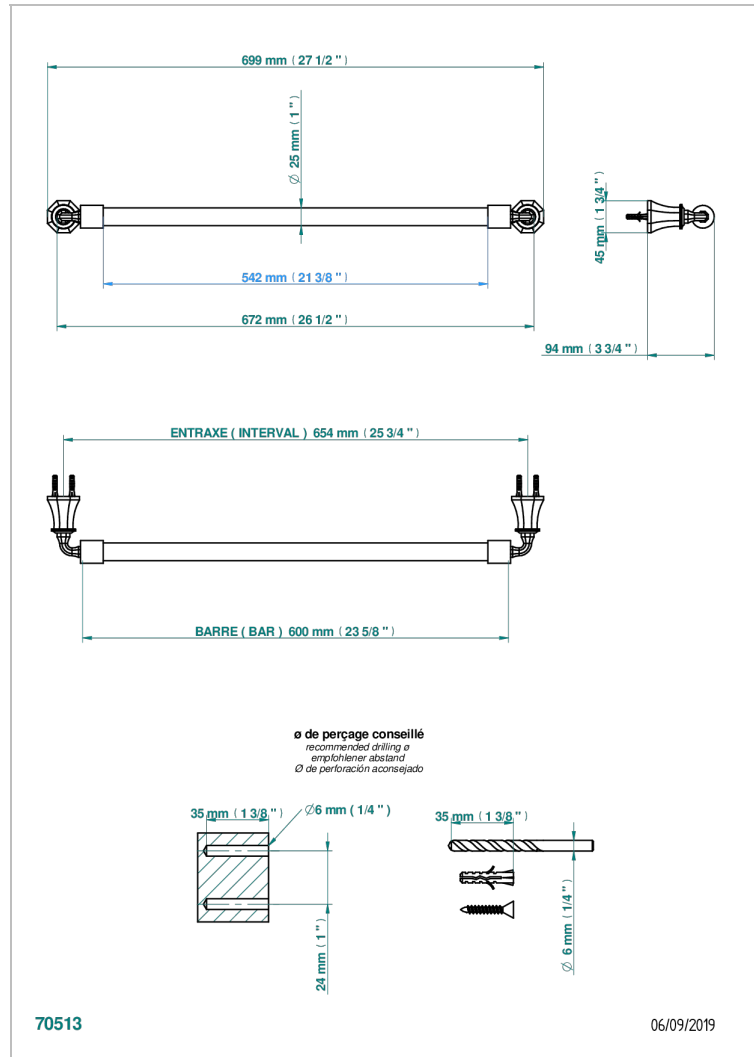

ART DECO WITH LEVER HANDLES

A55-526/60

Towel bar, 24" long

CHARACTERISTIC

- Art Déco with lever handles
- Towel bar, 24" long

AVAILABLE FINITIONS

Black ceram - D30
Blush PVD - H62
Brass color PVD - H49
Brown bronze color PVD - F33
Chrome polished - A02
Chrome polished / gold polished - G02