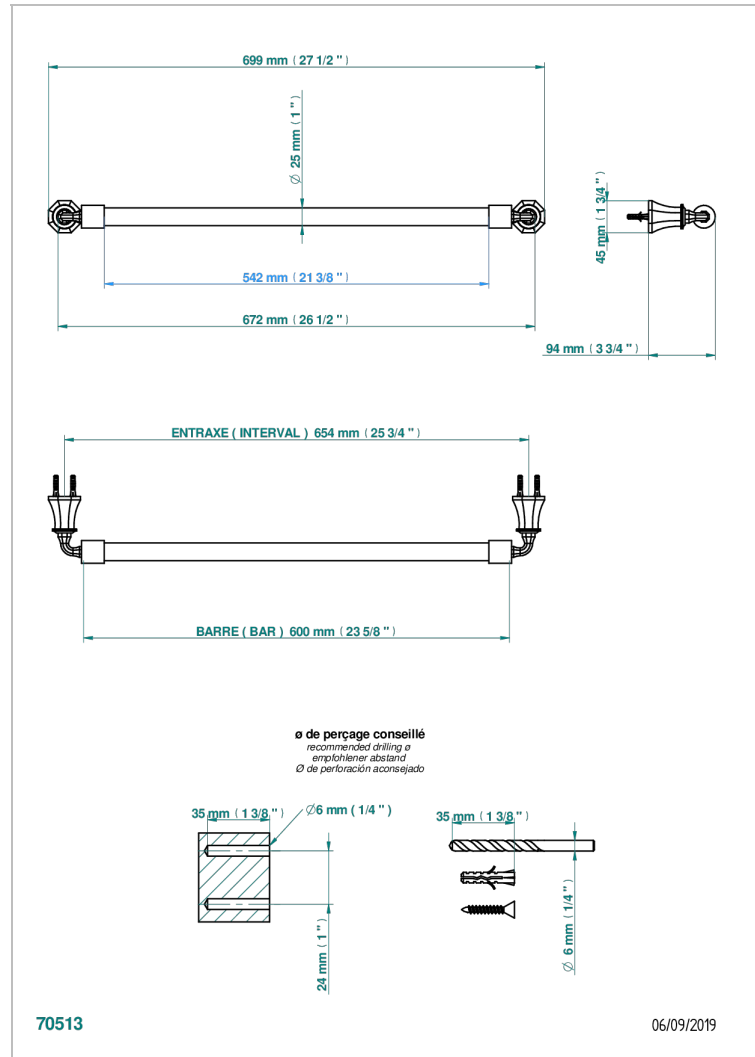

# ART DECO WITH LEVER

A55-526/60

Bath towel holder, length: 600 mm

## CHARACTERISTIC

- Art Déco with lever
- Bath towel holder, length: 600 mm