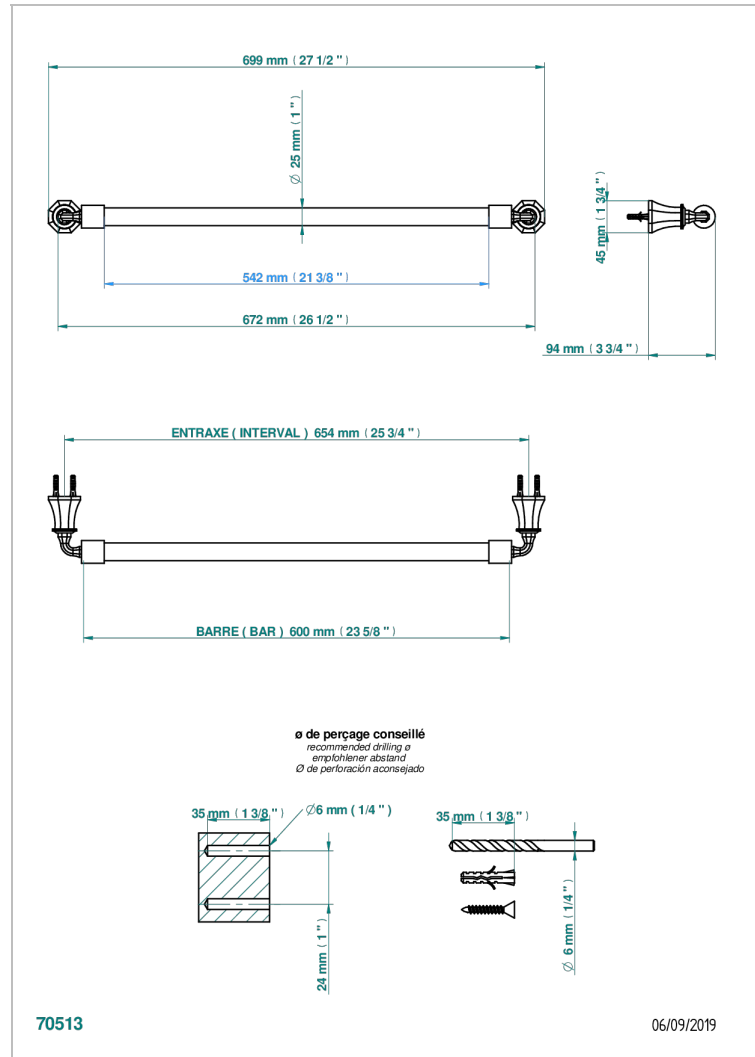

ART DECO WITH LEVER

A55-526/60

Bath towel holder, length: 600 mm

CHARACTERISTIC

- Art Déco with lever
- Bath towel holder, length: 600 mm

AVAILABLE FINITIONS

Antique nickel - H28
Black ceram - D30
Blush PVD - H62
Brass color PVD - H49
Brown bronze color PVD - F33
Gold color PVD - H52