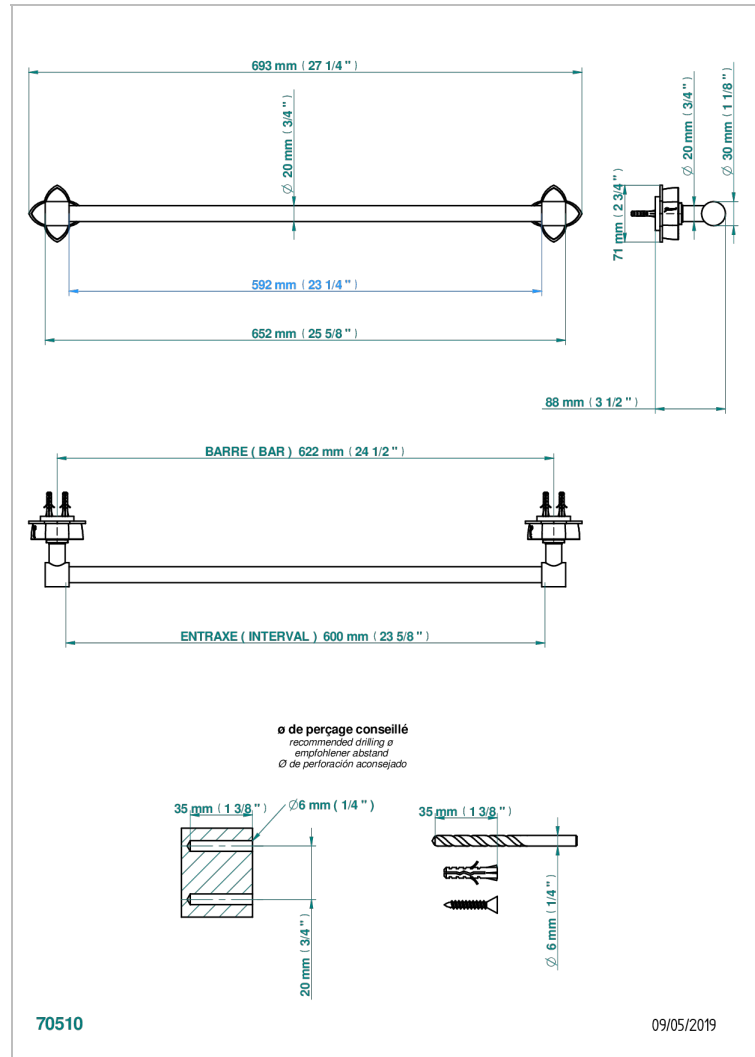

PETALE DE CRISTAL - CLEAR CRYSTAL

U6A-520/60

Towel bar, 24" long

CHARACTERISTIC

- Pétale de Cristal - Clear crystal
- Towel bar, 24" long

AVAILABLE FINITIONS

Black ceram - D30
Blush PVD - H62
Brass color PVD - H49
Brown bronze color PVD - F33
Chrome polished - A02
Chrome polished / gold polished - G02