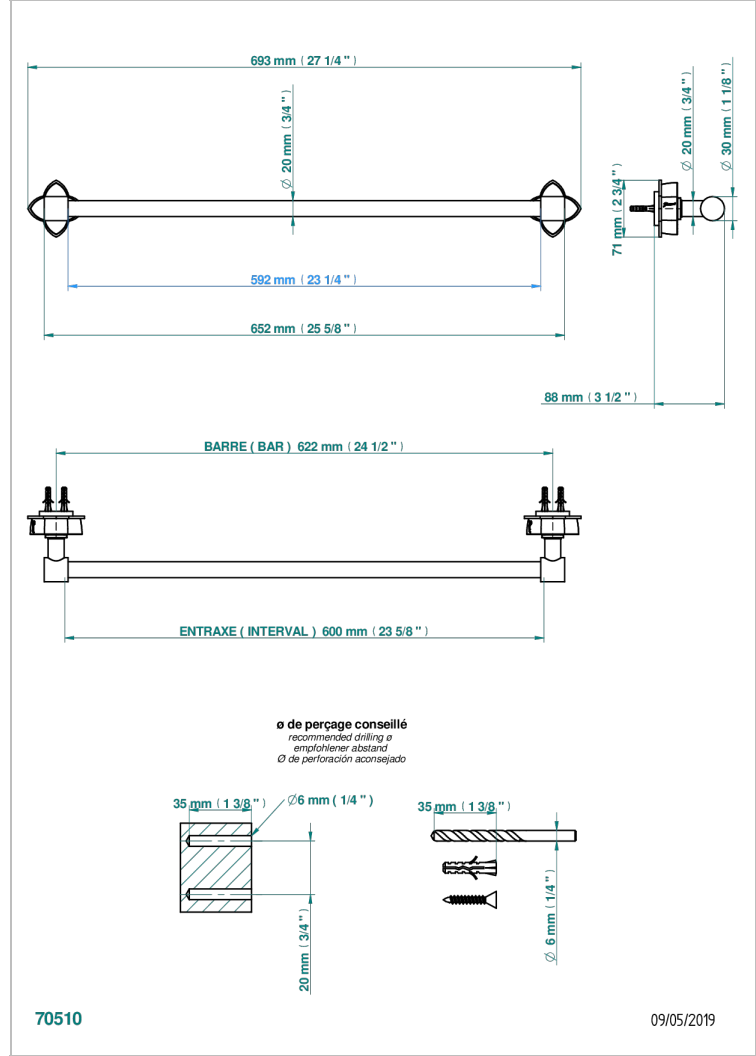

PETALE DE CRISTAL - CLEAR CRYSTAL

U6A-520/60

Single towel rail, fixed rail, length: 600 mm, \varnothing 20 mm

CHARACTERISTIC

- Pétale de Cristal - Clear crystal
- Single towel rail, fixed rail, length: 600 mm, \varnothing 20 mm