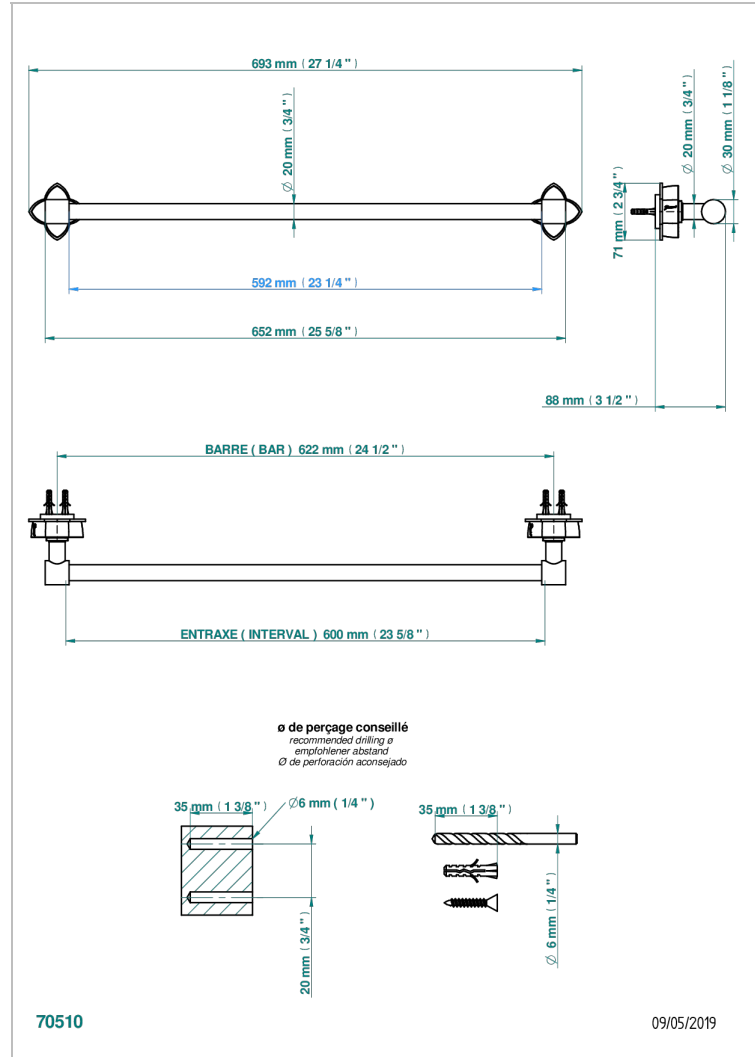

# PETALE DE CRISTAL - CLEAR CRYSTAL

U6A-520/60

Single towel rail, fixed rail, length: 600 mm,  $\varnothing$  20 mm

THG<sup>®</sup>  
PARIS

## CHARACTERISTIC

- Pétale de Cristal - Clear crystal
- Single towel rail, fixed rail, length: 600 mm,  $\varnothing$  20 mm